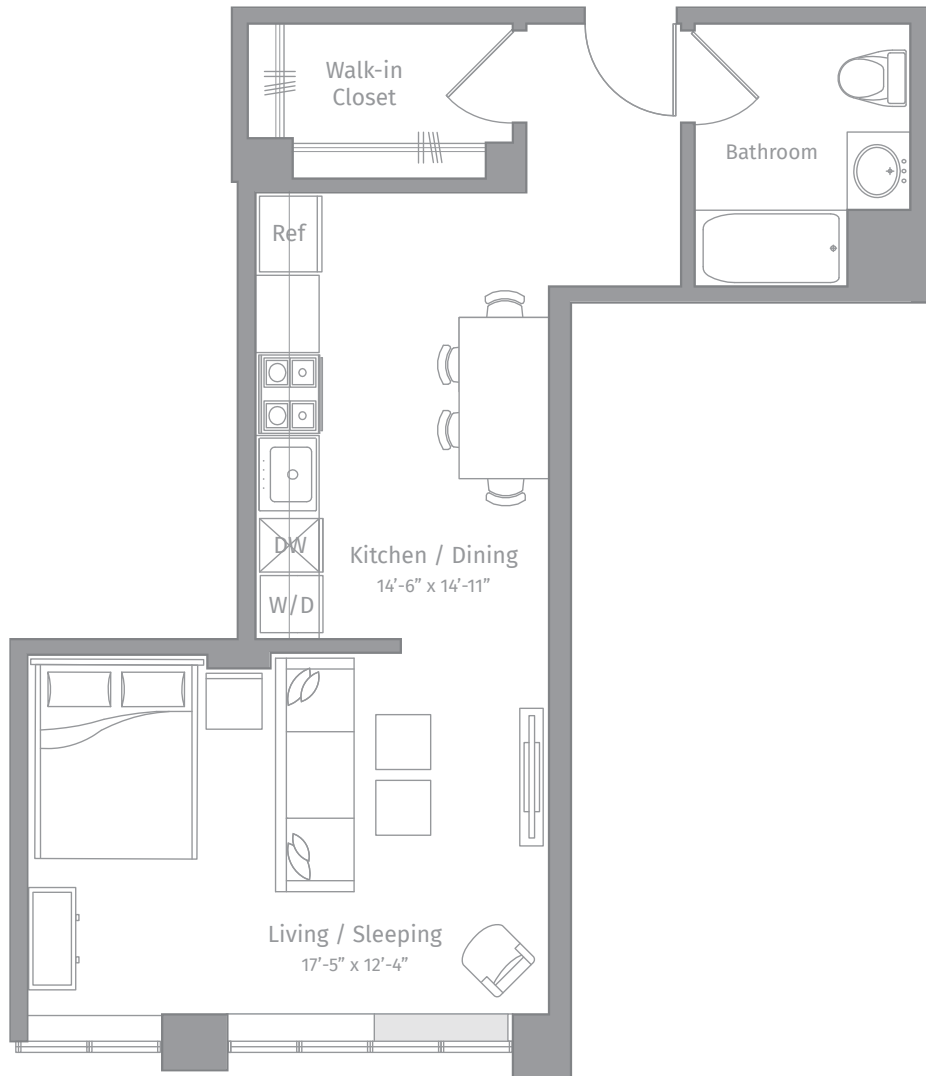

# R-S3

STUDIO / 1 BATH

# 611

SQ. FT.

**EMBANKMENT  
HOUSE**

HAMILTON PARK

270 Tenth Street | Jersey City, NJ 07302

[www.embankmenthouse.com](http://www.embankmenthouse.com)

Floor plans are artist's rendering. All dimensions are approximate. Actual product and specifications may vary in dimension or detail. Not all features are available in every apartment home. Prices and availability are subject to change. Rent is based on monthly frequency. Additional fees may apply, such as but not limited to package delivery, trash, water, amenities, etc. Please see a representative for details.