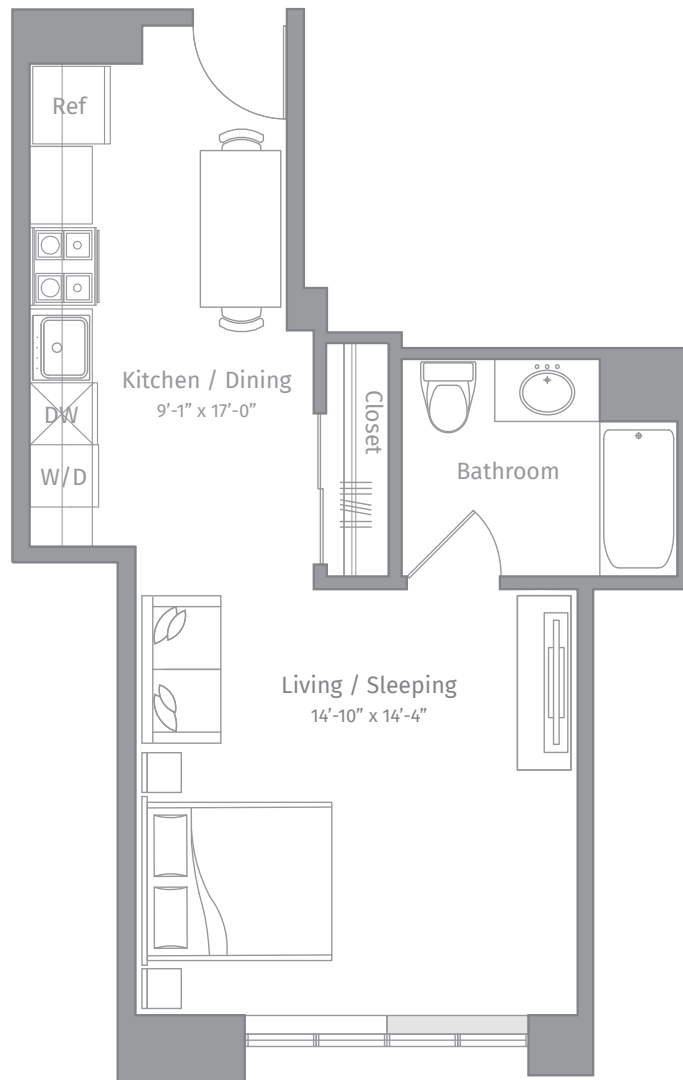

R-S1

STUDIO / 1 BATH

510

SQ. FT.

**EMBANKMENT
HOUSE**

HAMILTON PARK

270 Tenth Street | Jersey City, NJ 07302

www.embankmenthouse.com

Floor plans are artist's rendering. All dimensions are approximate. Actual product and specifications may vary in dimension or detail. Not all features are available in every apartment home. Prices and availability are subject to change. Rent is based on monthly frequency. Additional fees may apply, such as but not limited to package delivery, trash, water, amenities, etc. Please see a representative for details.