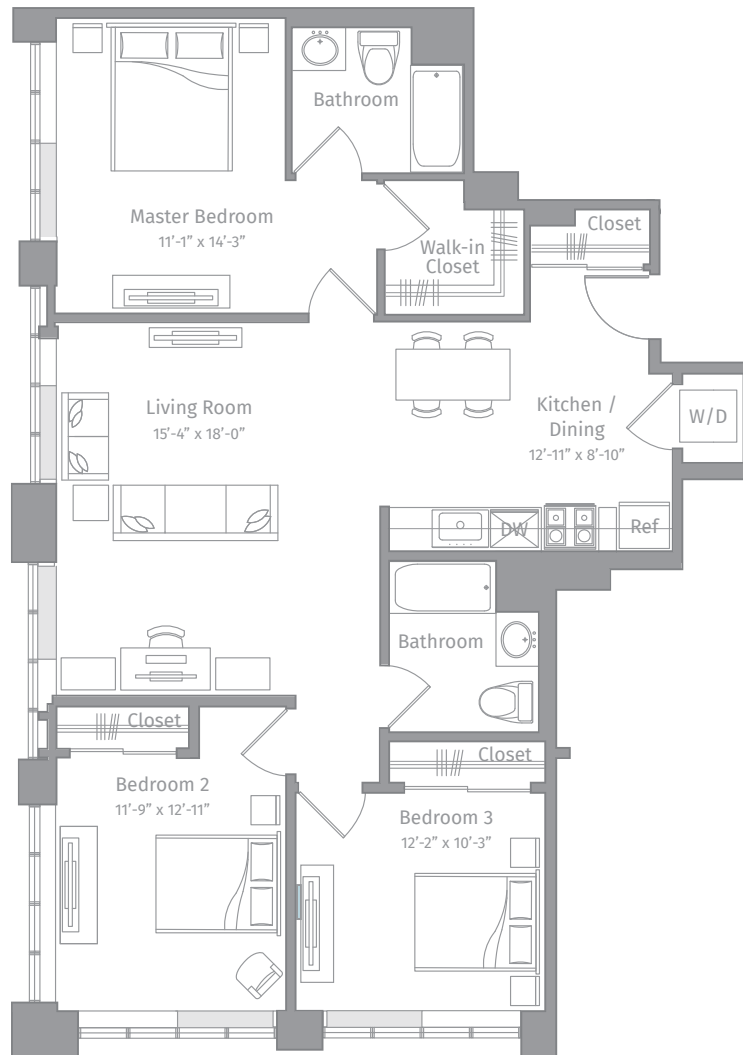

# R-C1

3 BED / 2 BATH

# 1280

SQ. FT.

**EMBANKMENT  
HOUSE**

HAMILTON PARK

270 Tenth Street | Jersey City, NJ 07302

[www.embankmenthouse.com](http://www.embankmenthouse.com)

Floor plans are artist's rendering. All dimensions are approximate. Actual product and specifications may vary in dimension or detail. Not all features are available in every apartment home.