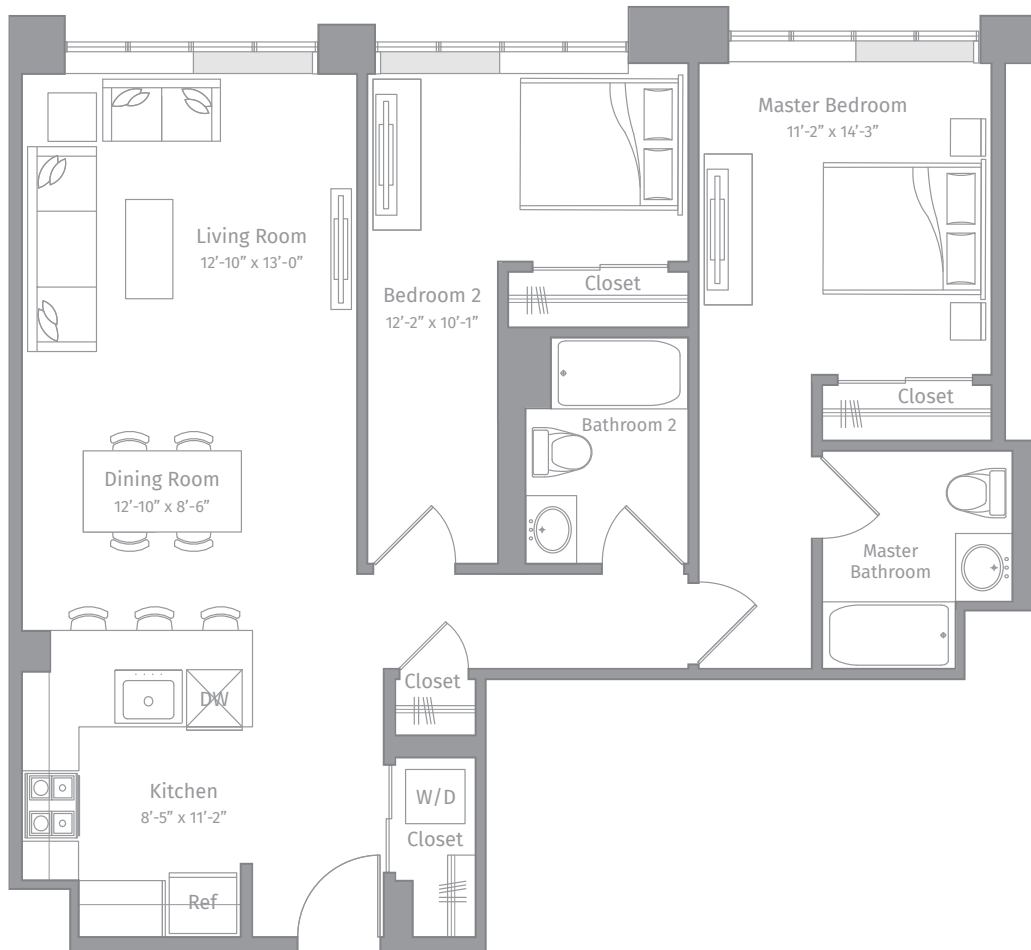

R-B4

2 BED / 2 BATH

1070

SQ. FT.

**EMBANKMENT
HOUSE**
HAMILTON PARK

270 Tenth Street | Jersey City, NJ 07302

www.embankmenthouse.com

Floor plans are artist's rendering. All dimensions are approximate. Actual product and specifications may vary in dimension or detail. Not all features are available in every apartment home. Prices and availability are subject to change. Rent is based on monthly frequency. Additional fees may apply, such as but not limited to package delivery, trash, water, amenities, etc. Please see a representative for details.