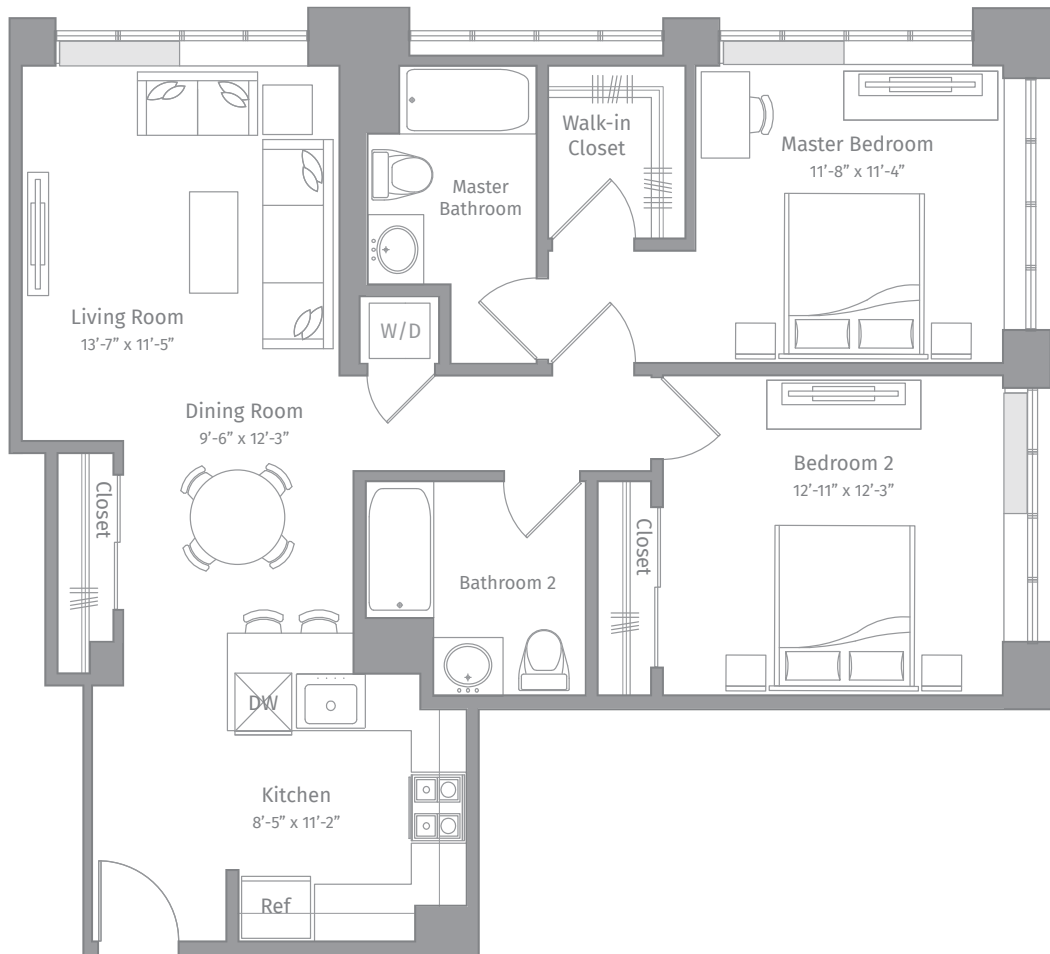

R-B2

2 BED / 2 BATH

1059

SQ. FT.

**EMBANKMENT
HOUSE**
HAMILTON PARK

270 Tenth Street | Jersey City, NJ 07302

www.embankmenthouse.com

Floor plans are artist's rendering. All dimensions are approximate. Actual product and specifications may vary in dimension or detail. Not all features are available in every apartment home. Prices and availability are subject to change. Rent is based on monthly frequency. Additional fees may apply, such as but not limited to package delivery, trash, water, amenities, etc. Please see a representative for details.