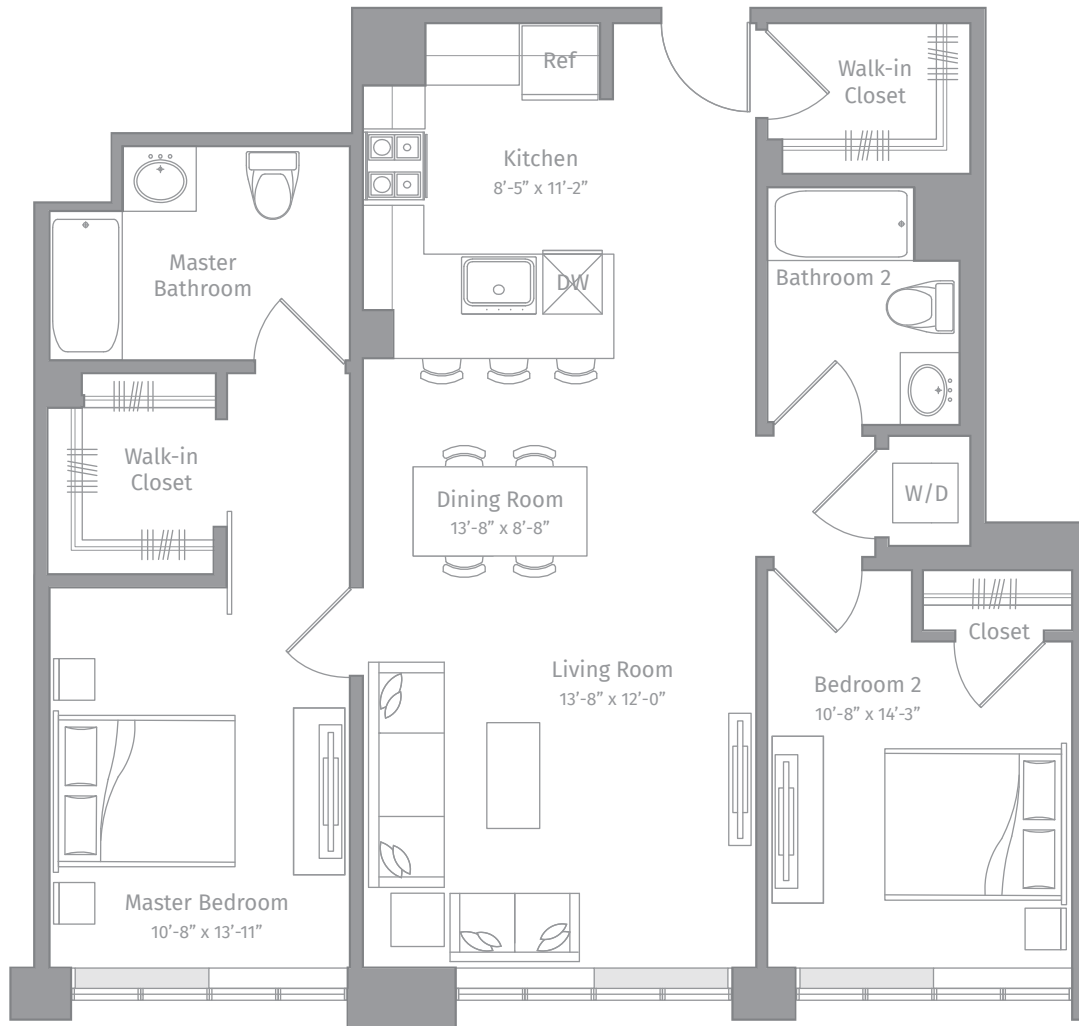

R-B1

2 BED / 2 BATH

1055

SQ. FT.

**EMBANKMENT
HOUSE**

HAMILTON PARK

270 Tenth Street | Jersey City, NJ 07302

www.embankmenthouse.com

Floor plans are artist's rendering. All dimensions are approximate. Actual product and specifications may vary in dimension or detail. Not all features are available in every apartment home. Prices and availability are subject to change. Rent is based on monthly frequency. Additional fees may apply, such as but not limited to package delivery, trash, water, amenities, etc. Please see a representative for details.