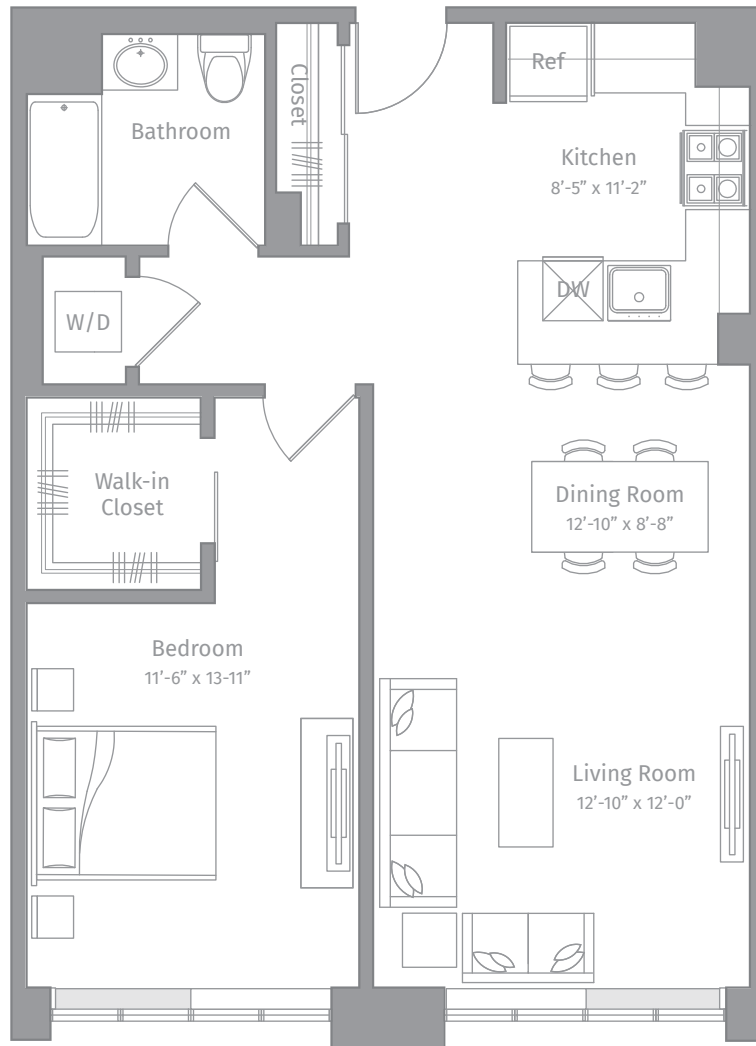

R-A8

1 BED / 1 BATH

871

SQ. FT.

**EMBANKMENT
HOUSE**
HAMILTON PARK

270 Tenth Street | Jersey City, NJ 07302

www.embankmenthouse.com

Floor plans are artist's rendering. All dimensions are approximate. Actual product and specifications may vary in dimension or detail. Not all features are available in every apartment home. Prices and availability are subject to change. Rent is based on monthly frequency. Additional fees may apply, such as but not limited to package delivery, trash, water, amenities, etc. Please see a representative for details.