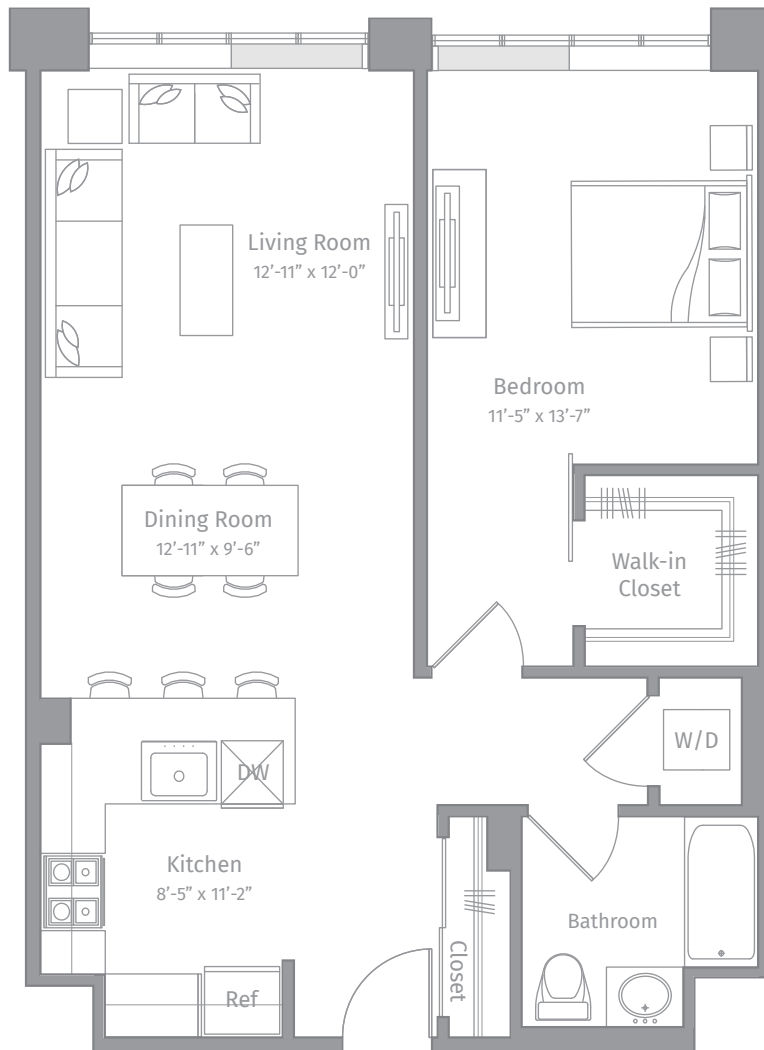

R-A7

1 BED / 1 BATH

859

SQ. FT.

**EMBANKMENT
HOUSE**
HAMILTON PARK

270 Tenth Street | Jersey City, NJ 07302

www.embankmenthouse.com

Floor plans are artist's rendering. All dimensions are approximate. Actual product and specifications may vary in dimension or detail. Not all features are available in every apartment home. Prices and availability are subject to change. Rent is based on monthly frequency. Additional fees may apply, such as but not limited to package delivery, trash, water, amenities, etc. Please see a representative for details.