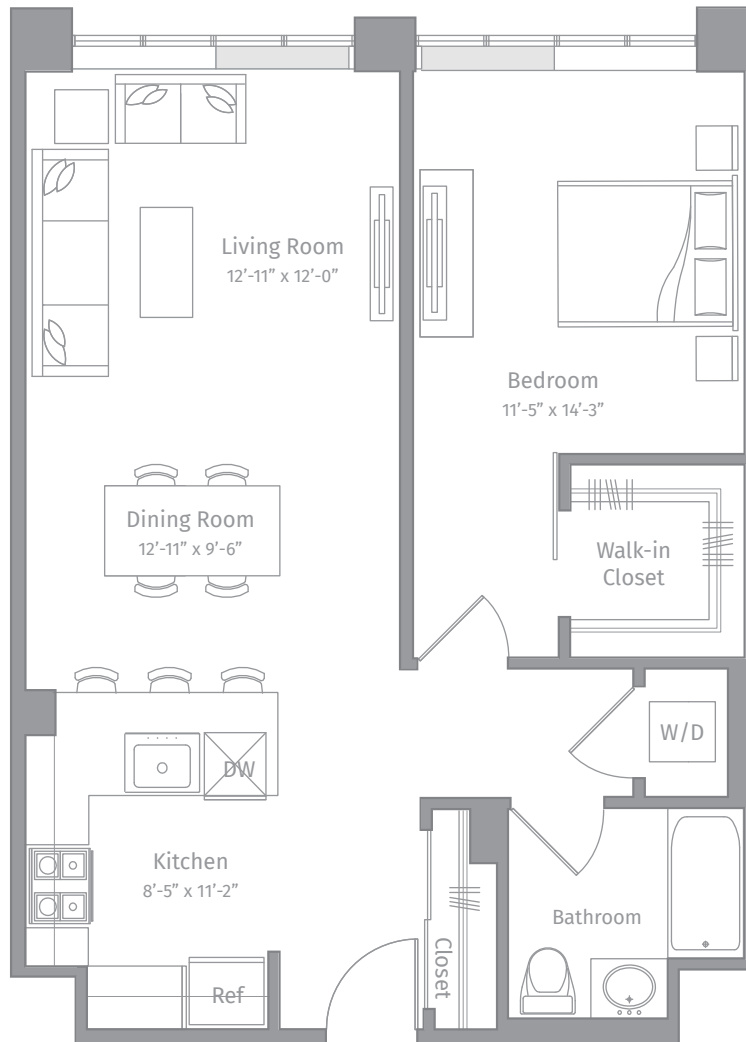

# R-A6

1 BED / 1 BATH

# 836

SQ. FT.

**EMBANKMENT  
HOUSE**  
HAMILTON PARK

270 Tenth Street | Jersey City, NJ 07302

[www.embankmenthouse.com](http://www.embankmenthouse.com)

Floor plans are artist's rendering. All dimensions are approximate. Actual product and specifications may vary in dimension or detail. Not all features are available in every apartment home. Prices and availability are subject to change. Rent is based on monthly frequency. Additional fees may apply, such as but not limited to package delivery, trash, water, amenities, etc. Please see a representative for details.