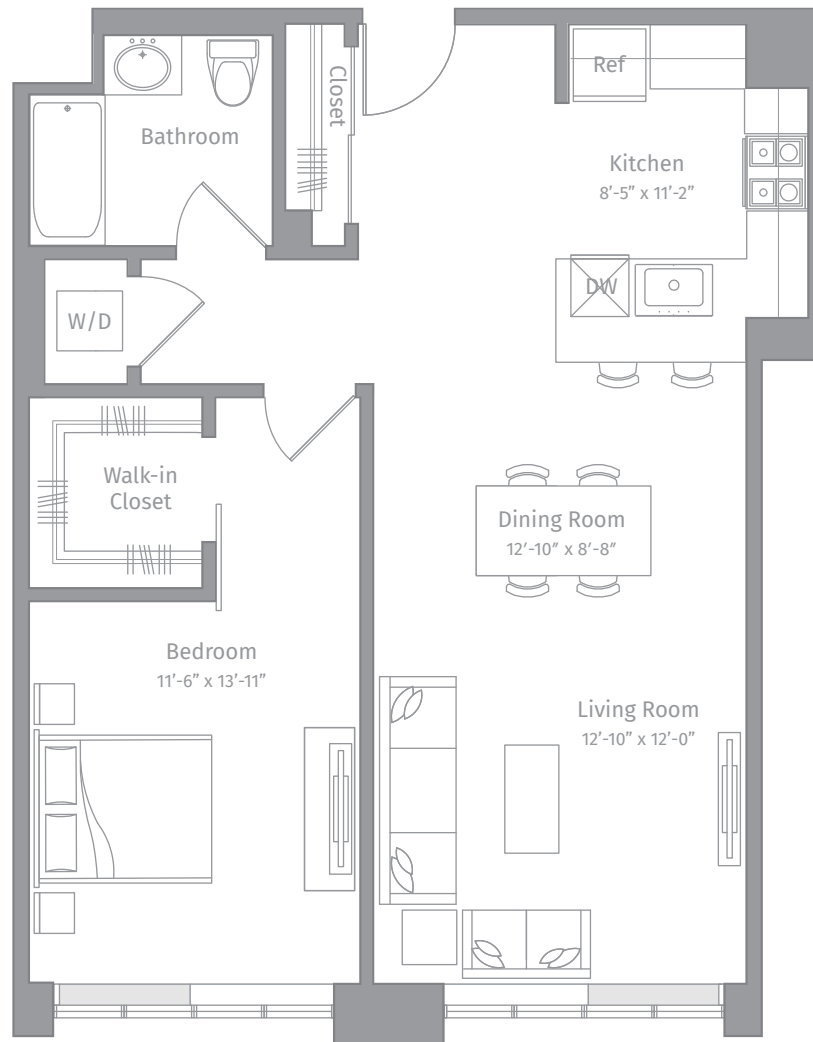

R-A5

1 BED / 1 BATH

835

SQ. FT.

**EMBANKMENT
HOUSE**

HAMILTON PARK

270 Tenth Street | Jersey City, NJ 07302

www.embankmenthouse.com

Floor plans are artist's rendering. All dimensions are approximate. Actual product and specifications may vary in dimension or detail. Not all features are available in every apartment home.

Prices and availability are subject to change. Rent is based on monthly frequency. Additional fees may apply, such as but not limited to package delivery, trash, water, amenities, etc.