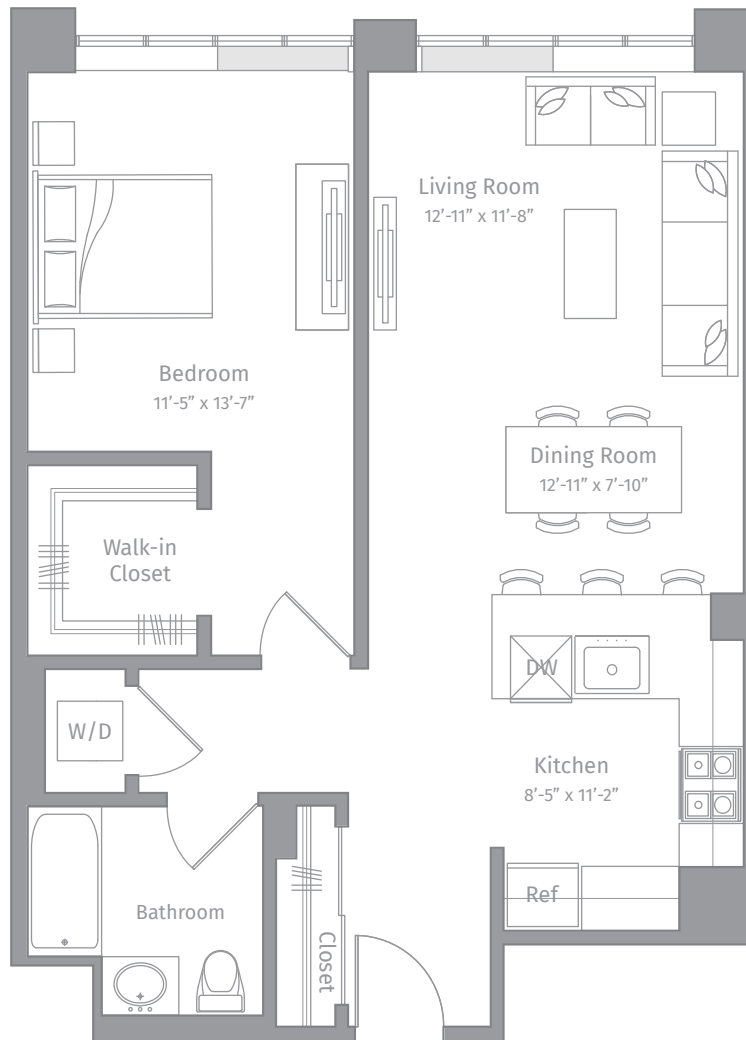

# R-A4

1 BED / 1 BATH

# 834

SQ. FT.

**EMBANKMENT  
HOUSE**  
HAMILTON PARK

270 Tenth Street | Jersey City, NJ 07302

[www.embankmenthouse.com](http://www.embankmenthouse.com)

Floor plans are artist's rendering. All dimensions are approximate. Actual product and specifications may vary in dimension or detail. Not all features are available in every apartment home. Prices and availability are subject to change. Rent is based on monthly frequency. Additional fees may apply, such as but not limited to package delivery, trash, water, amenities, etc. Please see a representative for details.