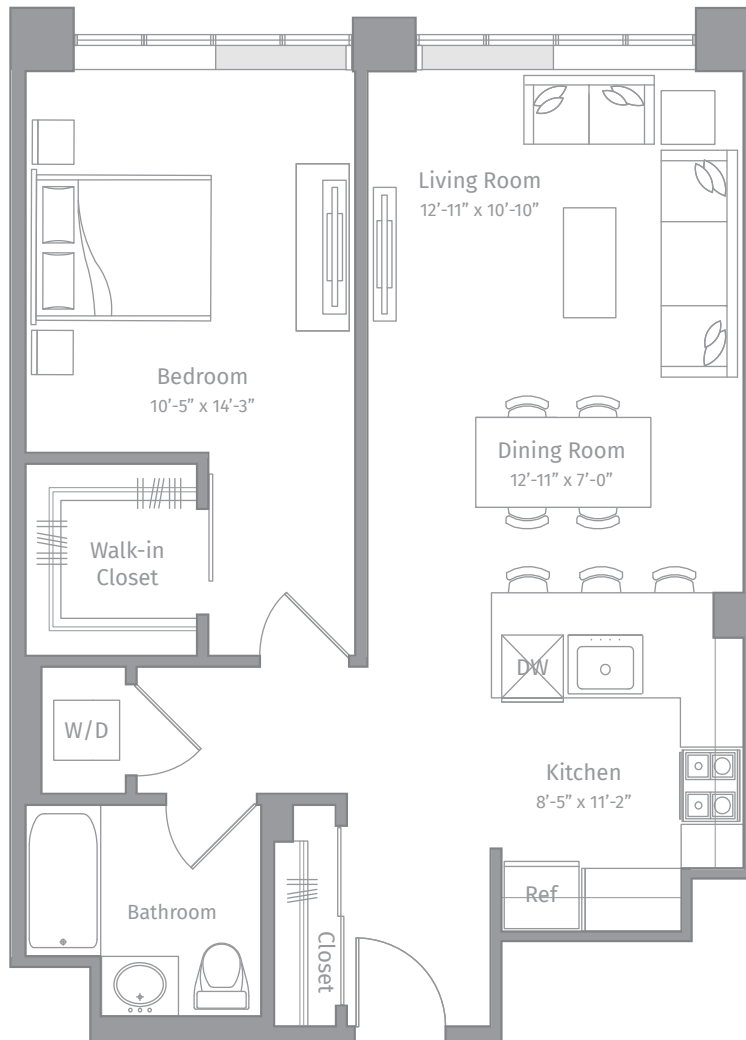

# R-A3

1 BED / 1 BATH

# 806

SQ. FT.

**EMBANKMENT  
HOUSE**  
HAMILTON PARK

270 Tenth Street | Jersey City, NJ 07302

[www.embankmenthouse.com](http://www.embankmenthouse.com)

Floor plans are artist's rendering. All dimensions are approximate. Actual product and specifications may vary in dimension or detail. Not all features are available in every apartment home. Prices and availability are subject to change. Rent is based on monthly frequency. Additional fees may apply, such as but not limited to package delivery, trash, water, amenities, etc. Please see a representative for details.