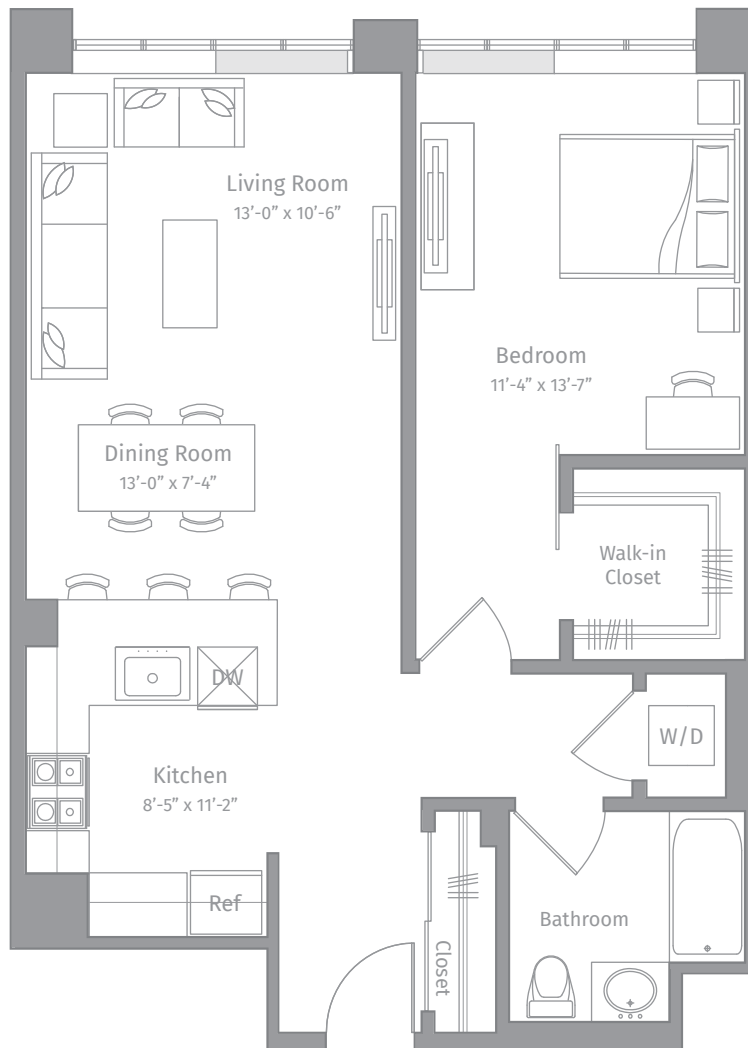

R-A2

1 BED / 1 BATH

803

SQ. FT.

**EMBANKMENT
HOUSE**

HAMILTON PARK

270 Tenth Street | Jersey City, NJ 07302

www.embankmenthouse.com

Floor plans are artist's rendering. All dimensions are approximate. Actual product and specifications may vary in dimension or detail. Not all features are available in every apartment home.

Prices and availability are subject to change. Rent is based on monthly frequency. Additional fees may apply, such as but not limited to package delivery, trash, water, amenities, etc.