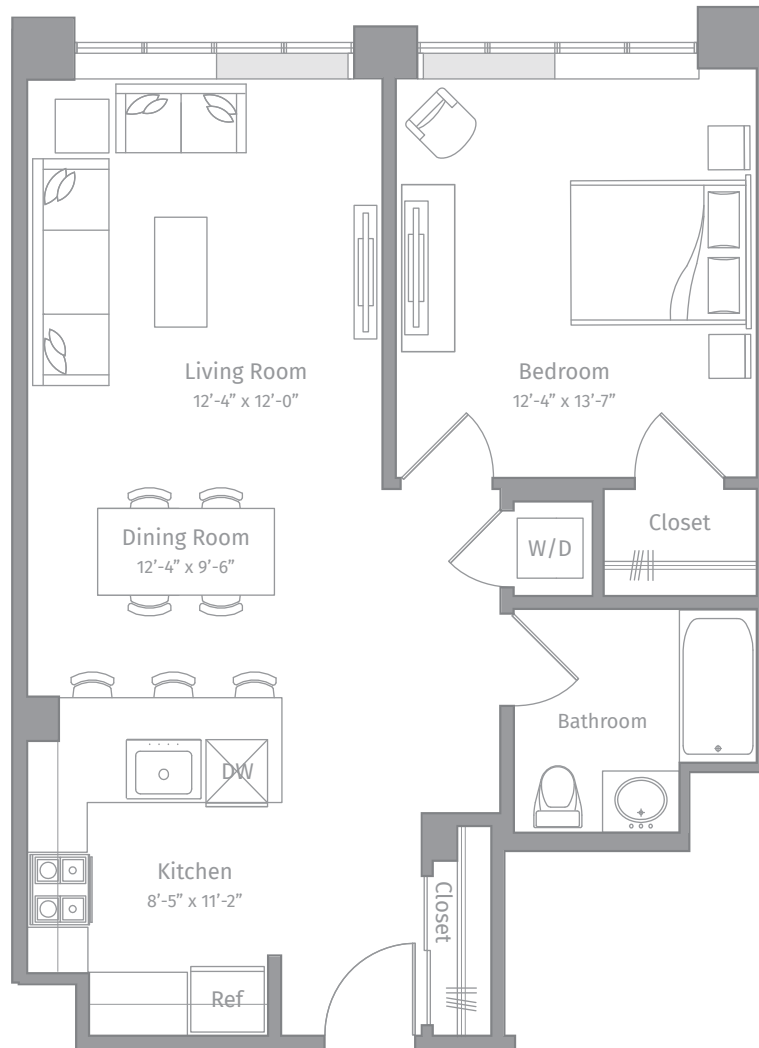

R-A1

1 BED / 1 BATH

785

SQ. FT.

**EMBANKMENT
HOUSE**
HAMILTON PARK

270 Tenth Street | Jersey City, NJ 07302

www.embankmenthouse.com

Floor plans are artist's rendering. All dimensions are approximate. Actual product and specifications may vary in dimension or detail. Not all features are available in every apartment home. Prices and availability are subject to change. Rent is based on monthly frequency. Additional fees may apply, such as but not limited to package delivery, trash, water, amenities, etc. Please see a representative for details.