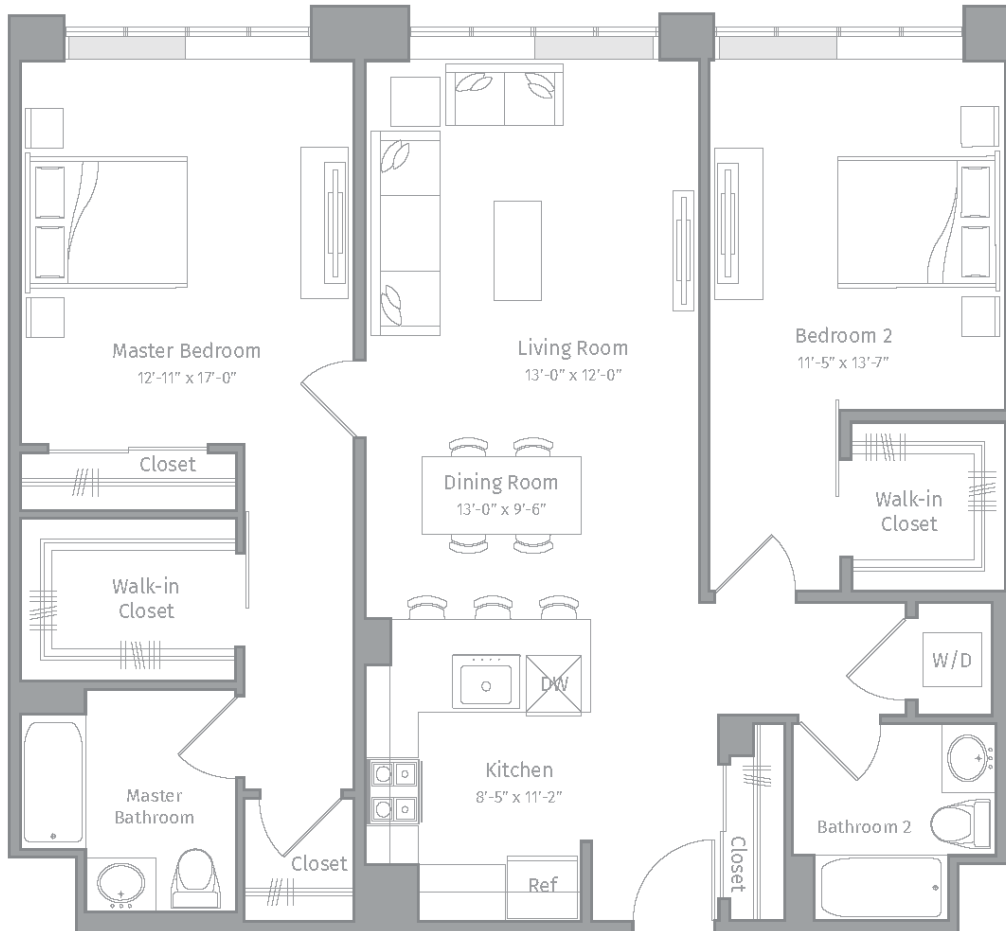

R-B10

2 BED / 2 BATH

1244

SQ. FT.

EMBANKMENT
HOUSE

AT HAMILTON PARK

REVENMENT
HOUSE

270 Tenth Street | Jersey City, NJ 07302

www.embankmenthouse.com

Floor plans are artist's rendering. All dimensions are approximate. Actual product and specifications may vary in dimension or detail. Not all features are available in every apartment home.