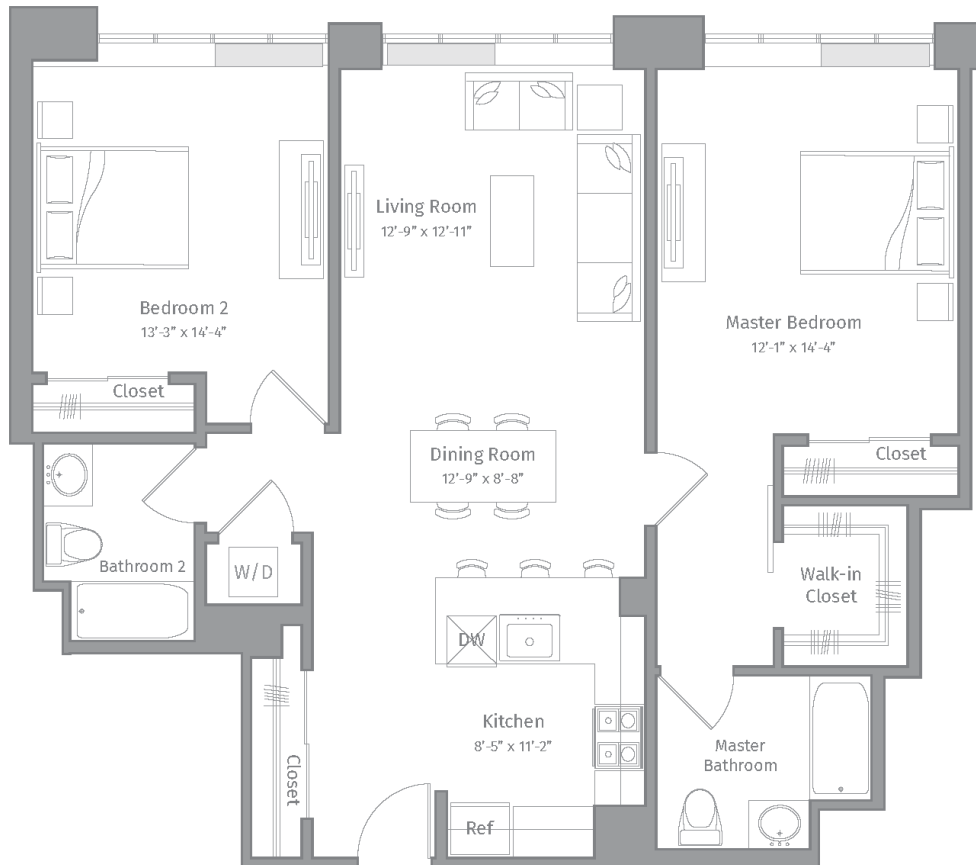

# R-B9

2 BED / 2 BATH

# 1205

SQ. FT.

EMBANKMENT  
HOUSE

AT HAMILTON PARK

REVENMENT  
HOUSE

270 Tenth Street | Jersey City, NJ 07302

[www.embankmenthouse.com](http://www.embankmenthouse.com)

*Floor plans are artist's rendering. All dimensions are approximate. Actual product and specifications may vary in dimension or detail. Not all features are available in every apartment home.*