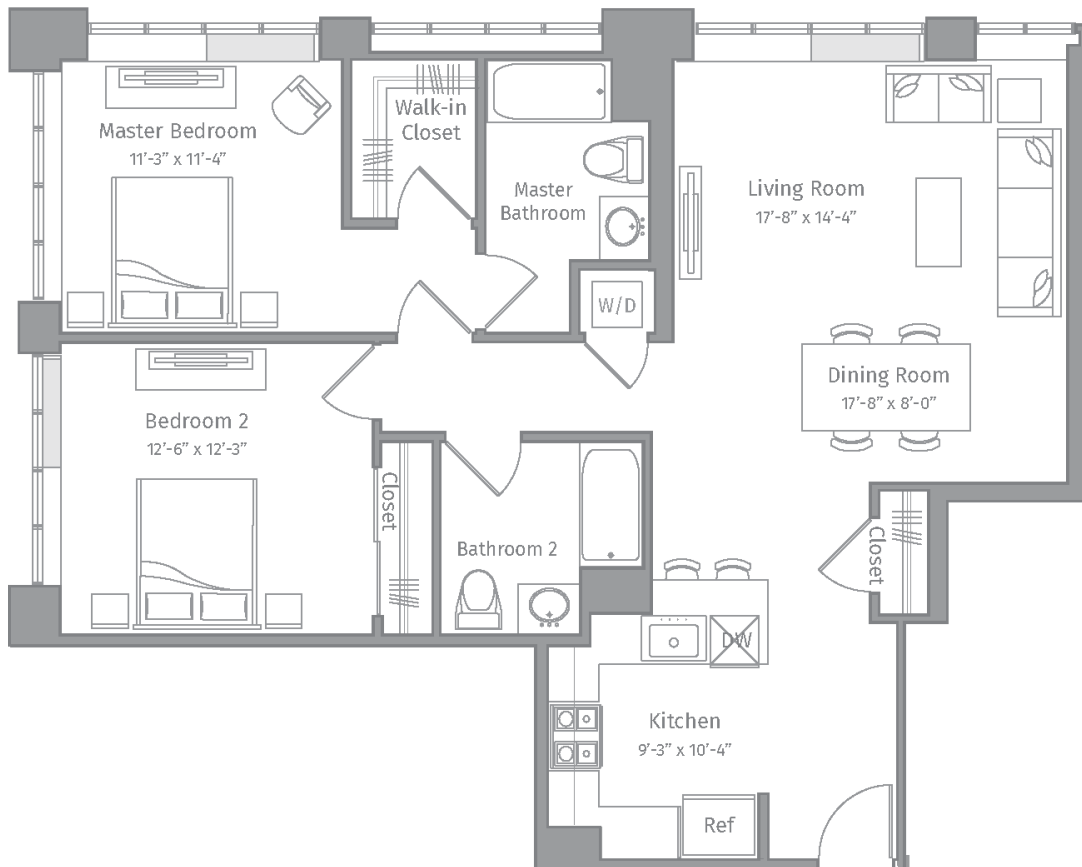

# R-B8

2 BED / 2 BATH

# 1194

SQ. FT.

EMBANKMENT  
HOUSE

AT HAMILTON PARK

REVETMENT  
HOUSE

270 Tenth Street | Jersey City, NJ 07302

[www.embankmenthouse.com](http://www.embankmenthouse.com)

*Floor plans are artist's rendering. All dimensions are approximate. Actual product and specifications may vary in dimension or detail. Not all features are available in every apartment home.*