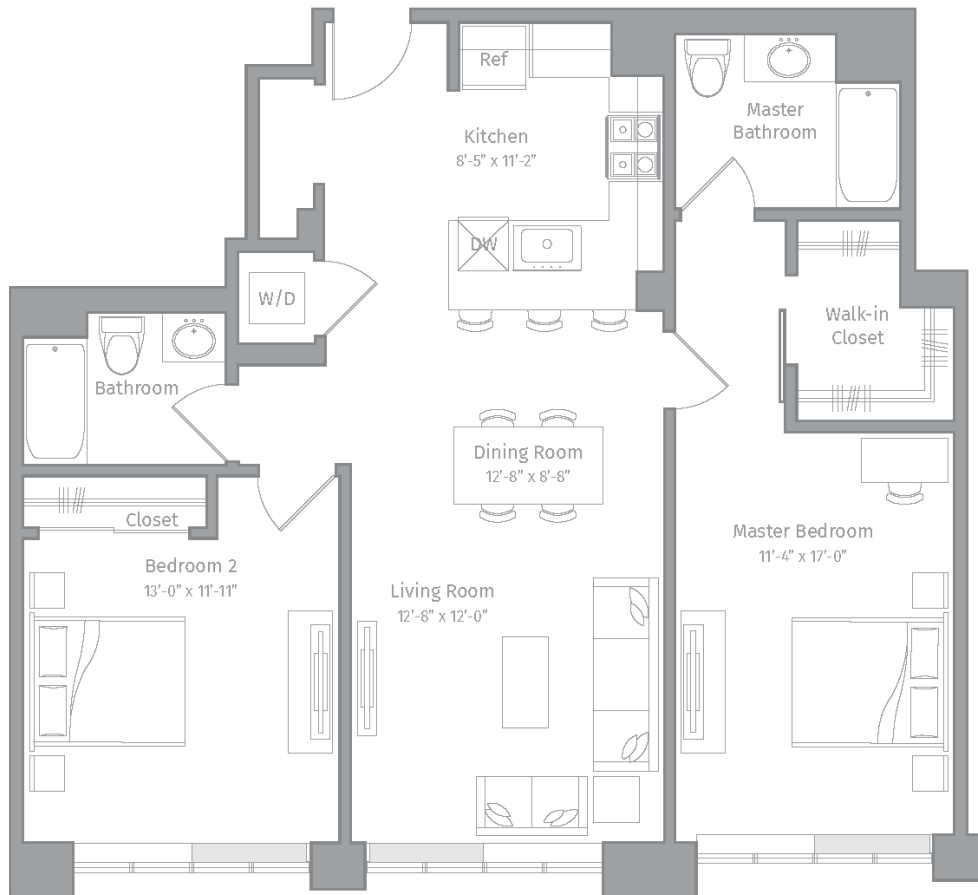

R-B7

2 BED / 2 BATH

1149

SQ. FT.

EMBANKMENT
HOUSE

AT HAMILTON PARK

REVELMENT
HOUSE

270 Tenth Street | Jersey City, NJ 07302

www.embankmenthouse.com

Floor plans are artist's rendering. All dimensions are approximate. Actual product and specifications may vary in dimension or detail. Not all features are available in every apartment home.