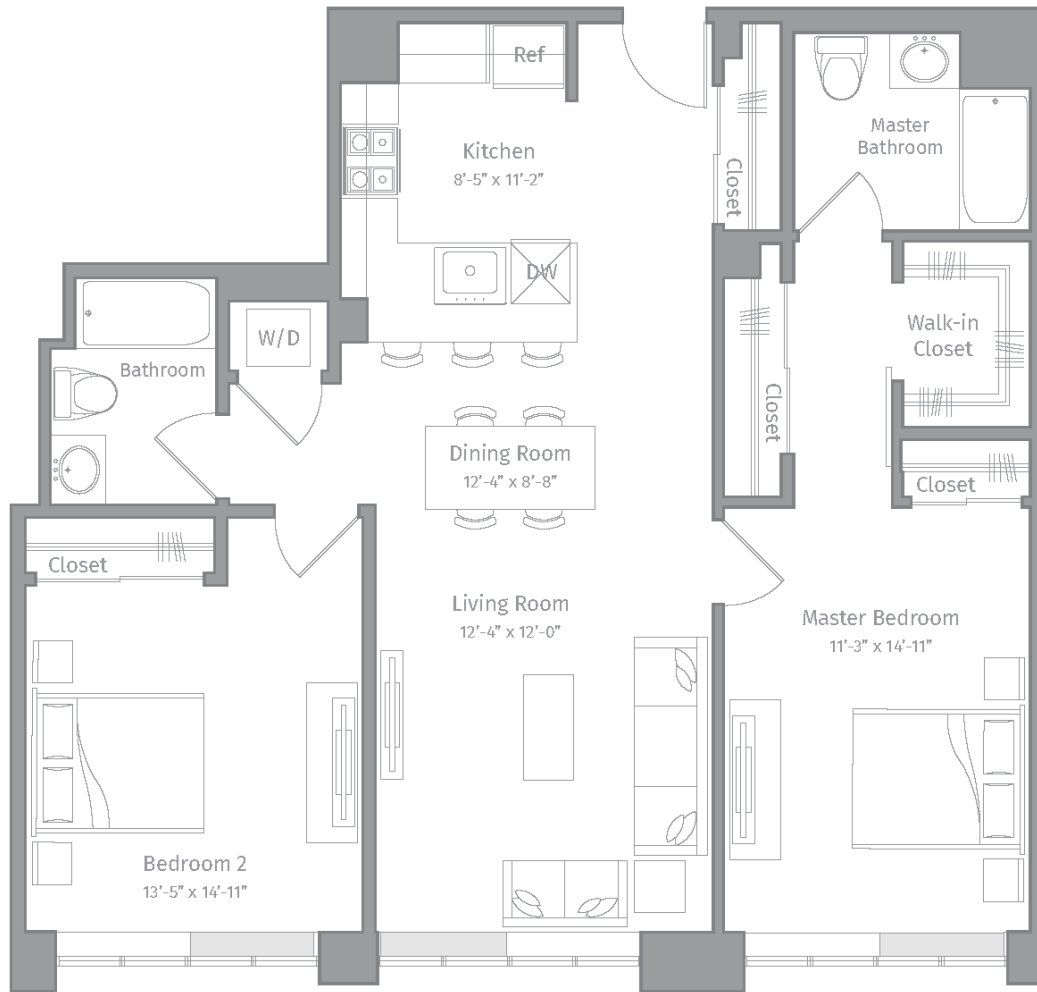

R-B6

2 BED / 2 BATH

1108

SQ. FT.

EMBANKMENT
HOUSE

AT HAMILTON PARK

REVENMENT
HOUSE

270 Tenth Street | Jersey City, NJ 07302

www.embankmenthouse.com

Floor plans are artist's rendering. All dimensions are approximate. Actual product and specifications may vary in dimension or detail. Not all features are available in every apartment home.