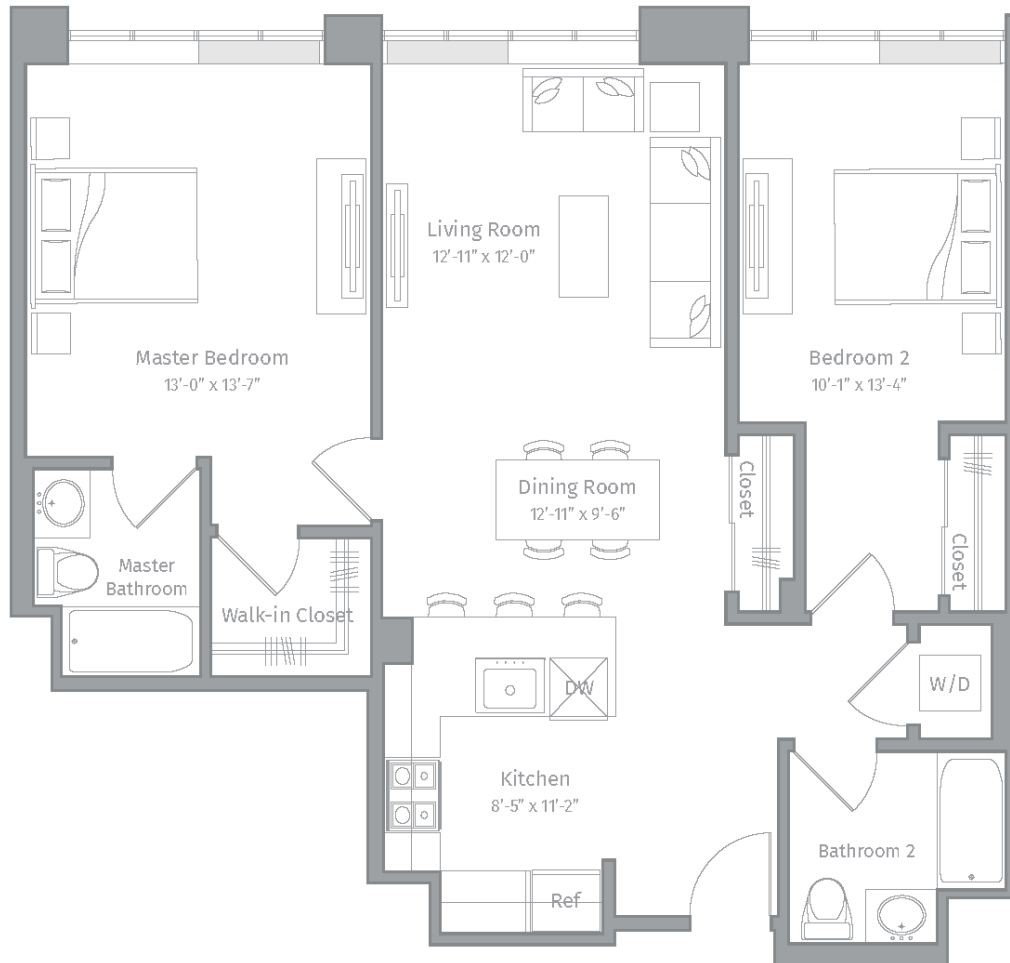

R-B5

2 BED / 2 BATH

1105

SQ. FT.

EMBANKMENT
HOUSE

AT HAMILTON PARK

REVENMENT
HOUSE

270 Tenth Street | Jersey City, NJ 07302

www.embankmenthouse.com

Floor plans are artist's rendering. All dimensions are approximate. Actual product and specifications may vary in dimension or detail. Not all features are available in every apartment home. Prices and availability are subject to change. Rent is based on monthly frequency. Additional fees may apply, such as but not limited to package delivery, trash, water, amenities, etc. Please see a representative for details.