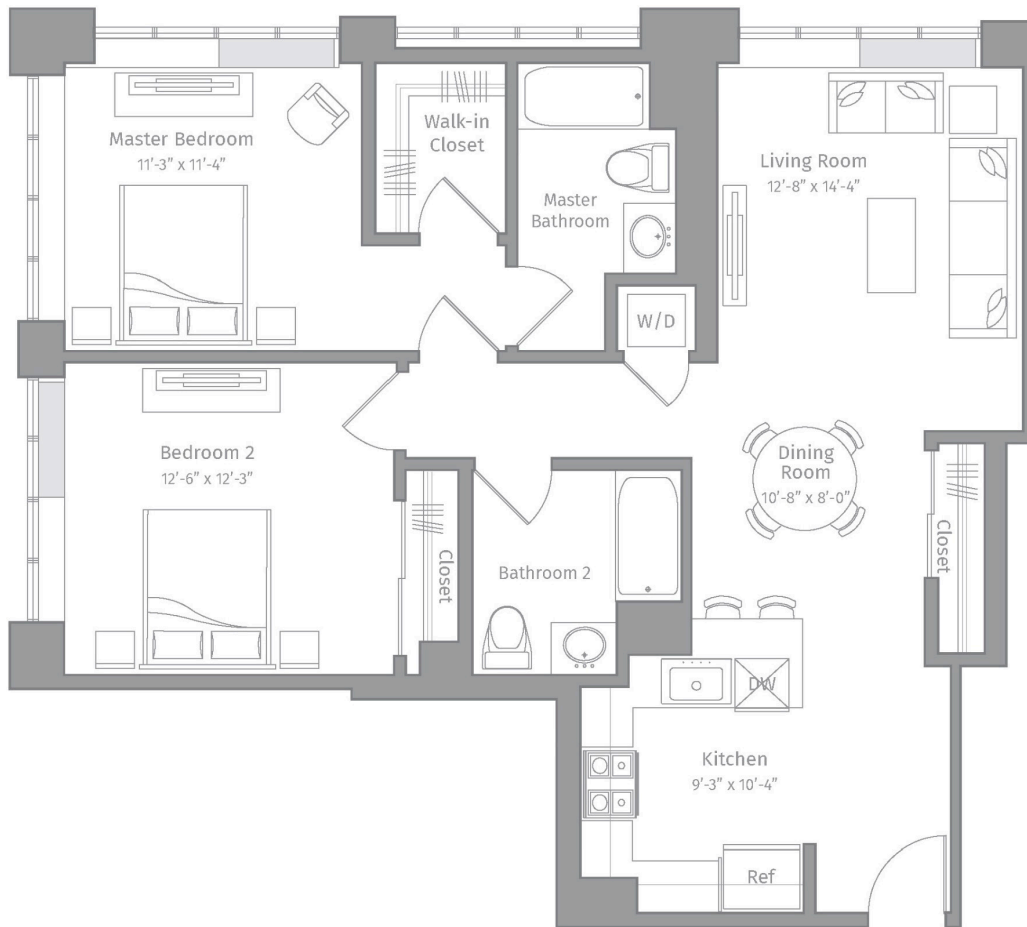

R-B4

2 BED / 2 BATH

1097

SQ. FT.

EMBANKMENT
HOUSE

AT HAMILTON PARK

REVENEMENT
HOUSE

270 Tenth Street | Jersey City, NJ 07302

www.embankmenthouse.com

Floor plans are artist's rendering. All dimensions are approximate. Actual product and specifications may vary in dimension or detail. Not all features are available in every apartment home.