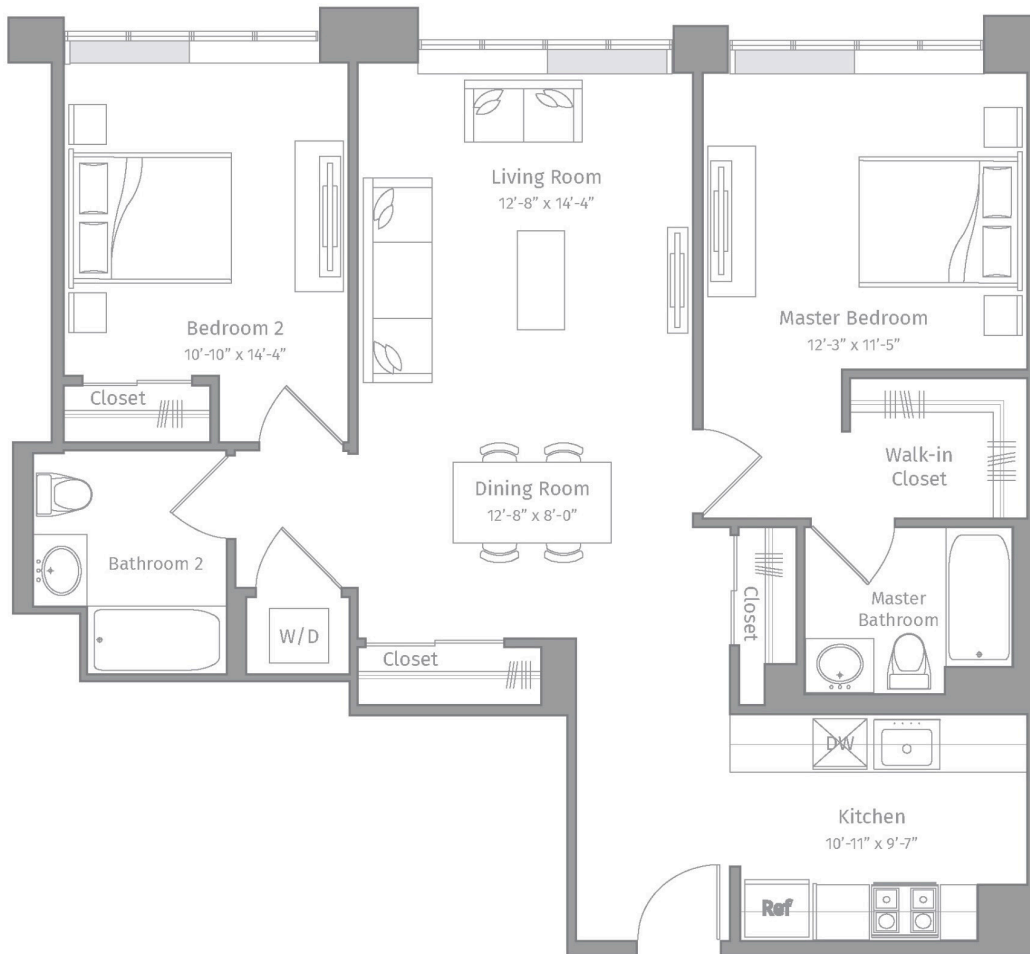

# R-B2

2 BED / 2 BATH

# 1065

SQ. FT.

EMBANKMENT  
HOUSE

AT HAMILTON PARK

REVENMENT  
HOUSE

270 Tenth Street | Jersey City, NJ 07302

[www.embankmenthouse.com](http://www.embankmenthouse.com)

Floor plans are artist's rendering. All dimensions are approximate. Actual product and specifications may vary in dimension or detail. Not all features are available in every apartment home. Prices and availability are subject to change. Rent is based on monthly frequency. Additional fees may apply, such as but not limited to package delivery, trash, water, amenities, etc. Please see a representative for details.