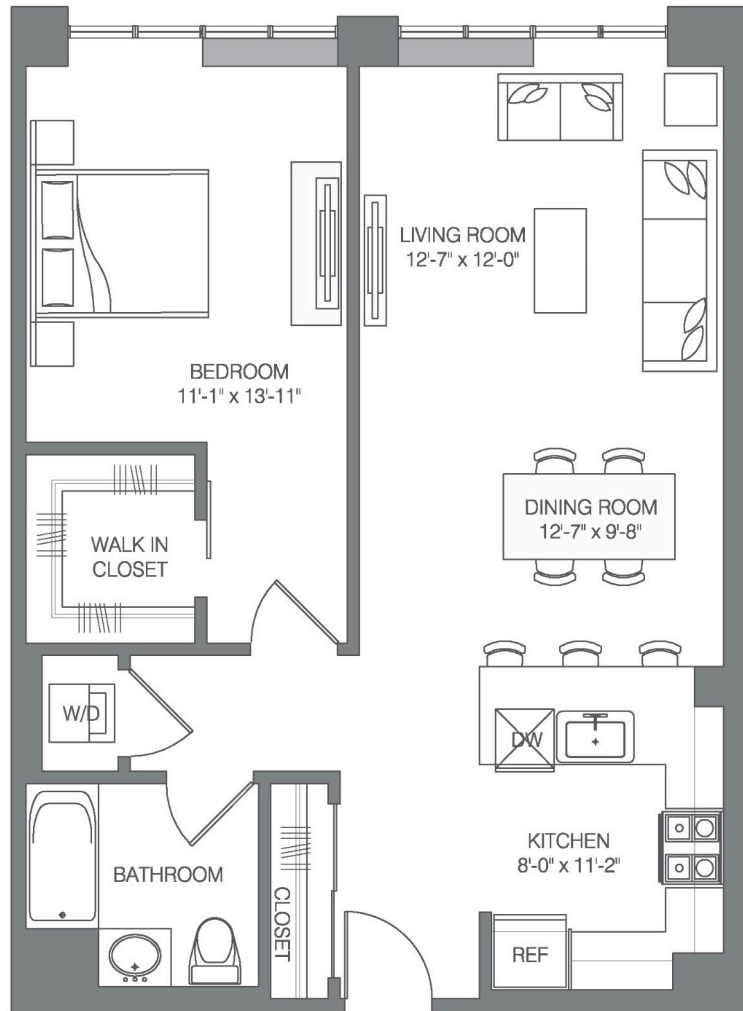

# E-A7

1 BED / 1 BATH

# 859

SQ. FT.

EMBANKMENT  
HOUSE

AT HAMILTON PARK

REVENMENT  
HOUSE

270 Tenth Street | Jersey City, NJ 07302

[www.embankmenthouse.com](http://www.embankmenthouse.com)

*Floor plans are artist's rendering. All dimensions are approximate. Actual product and specifications may vary in dimension or detail. Not all features are available in every apartment home.*