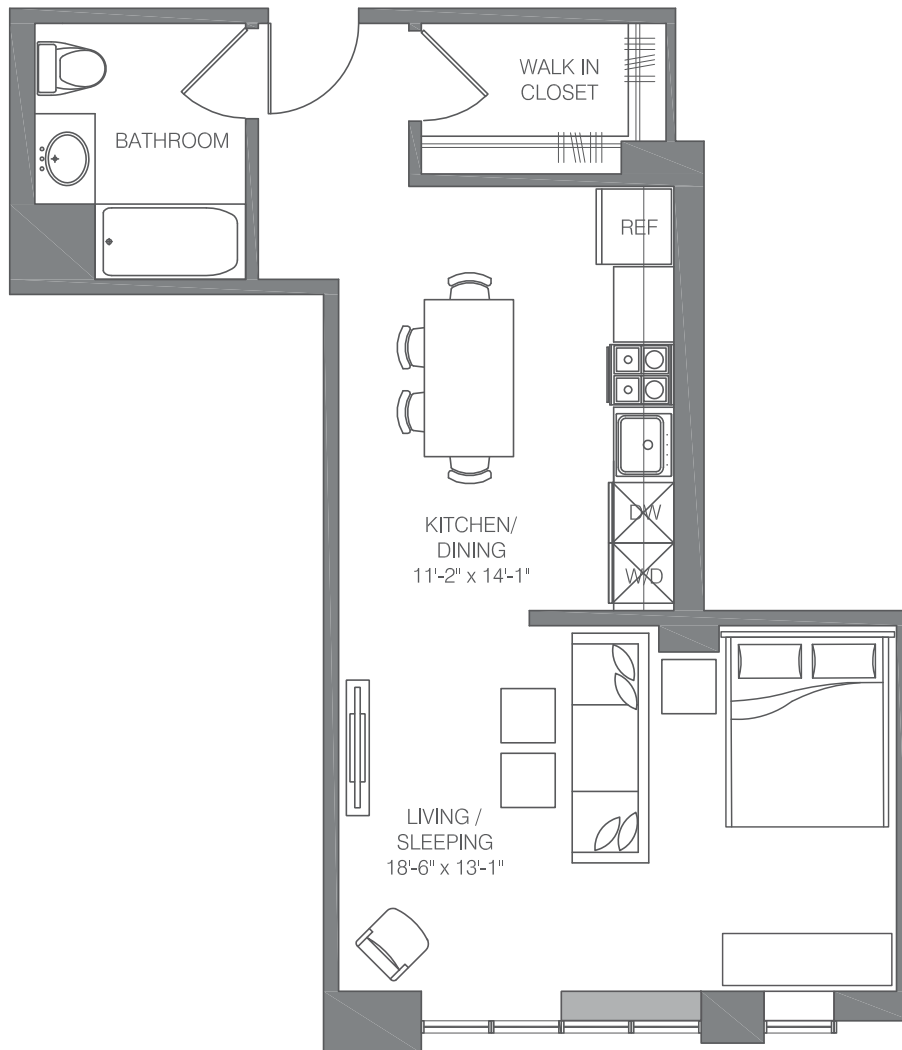

E-S3

STUDIO / 1 BATH

611

SQ. FT.

**EMBANKMENT
HOUSE**

HAMILTON PARK

270 Tenth Street | Jersey City, NJ 07302

www.embankmenthouse.com

Floor plans are artist's rendering. All dimensions are approximate. Actual product and specifications may vary in dimension or detail. Not all features are available in every apartment home. Prices and availability are subject to change. Rent is based on monthly frequency. Additional fees may apply, such as but not limited to package delivery, trash, water, amenities, etc. Please see a representative for details.