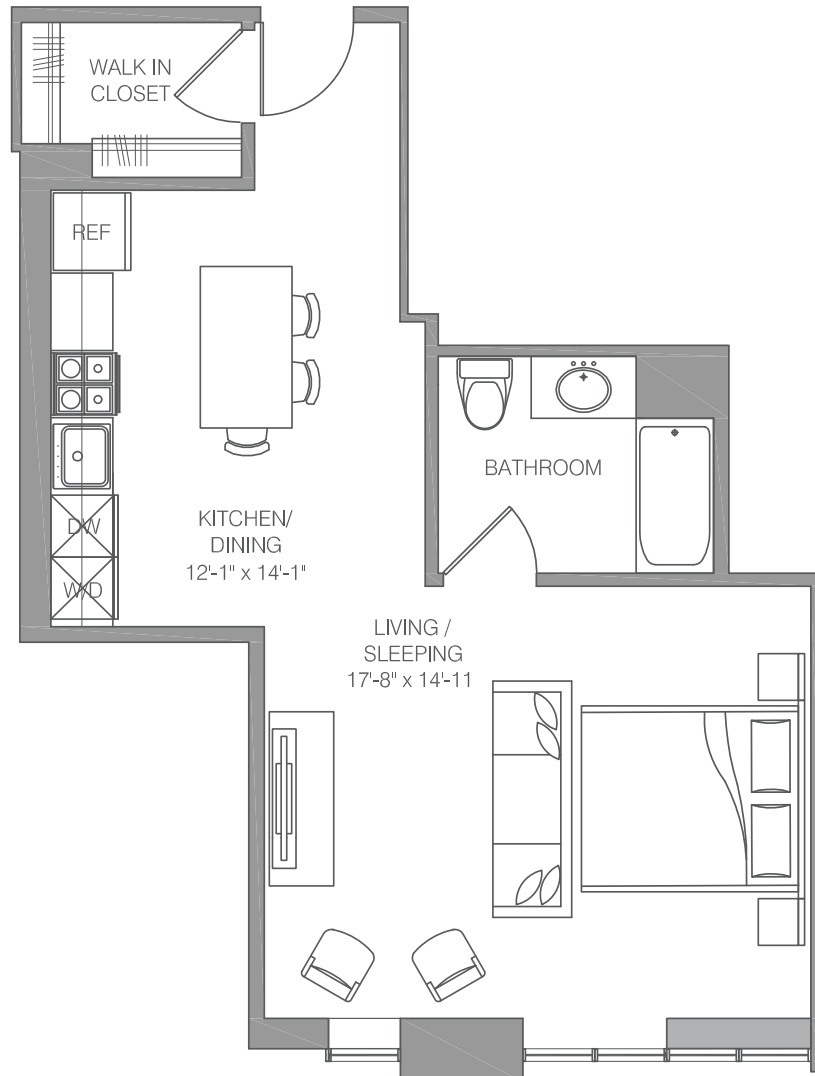

E-S2

STUDIO / 1 BATH

608

SQ. FT.

**EMBANKMENT
HOUSE**

HAMILTON PARK

270 Tenth Street | Jersey City, NJ 07302

www.embankmenthouse.com

Floor plans are artist's rendering. All dimensions are approximate. Actual product and specifications may vary in dimension or detail. Not all features are available in every apartment home. Prices and availability are subject to change. Rent is based on monthly frequency. Additional fees may apply, such as but not limited to package delivery, trash, water, amenities, etc. Please see a representative for details.