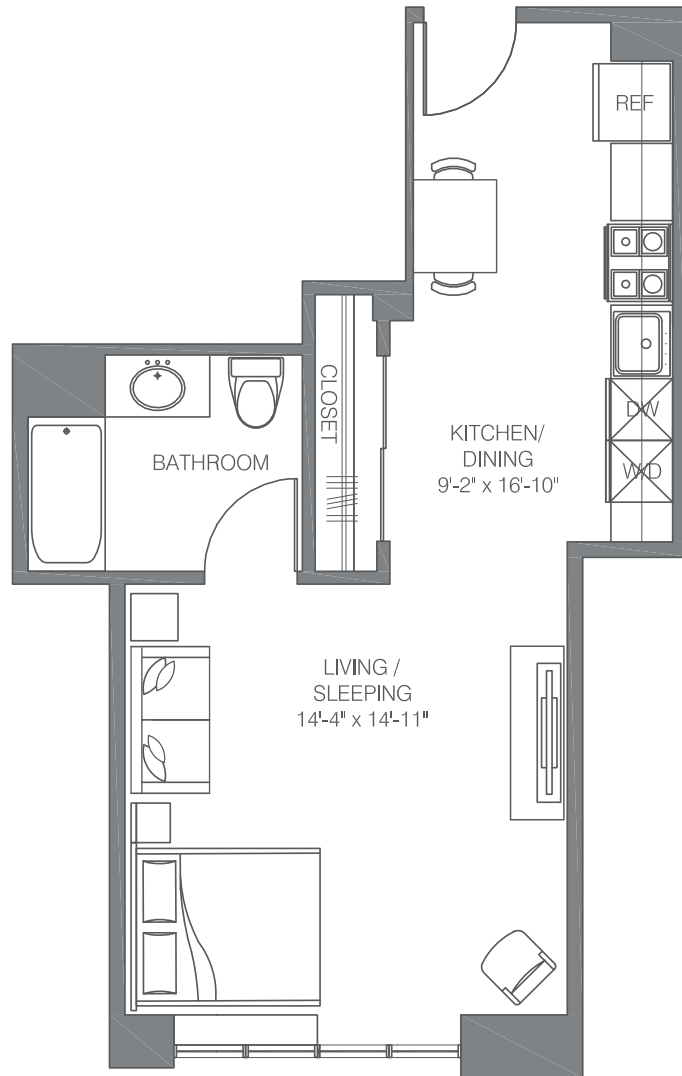

E-S1

STUDIO / 1 BATH

510

SQ. FT.

**EMBANKMENT
HOUSE**

HAMILTON PARK

270 Tenth Street | Jersey City, NJ 07302

www.embankmenthouse.com

Floor plans are artist's rendering. All dimensions are approximate. Actual product and specifications may vary in dimension or detail. Not all features are available in every apartment home.

Prices and availability are subject to change. Rent is based on monthly frequency. Additional fees may apply, such as but not limited to package delivery, trash, water, amenities, etc.