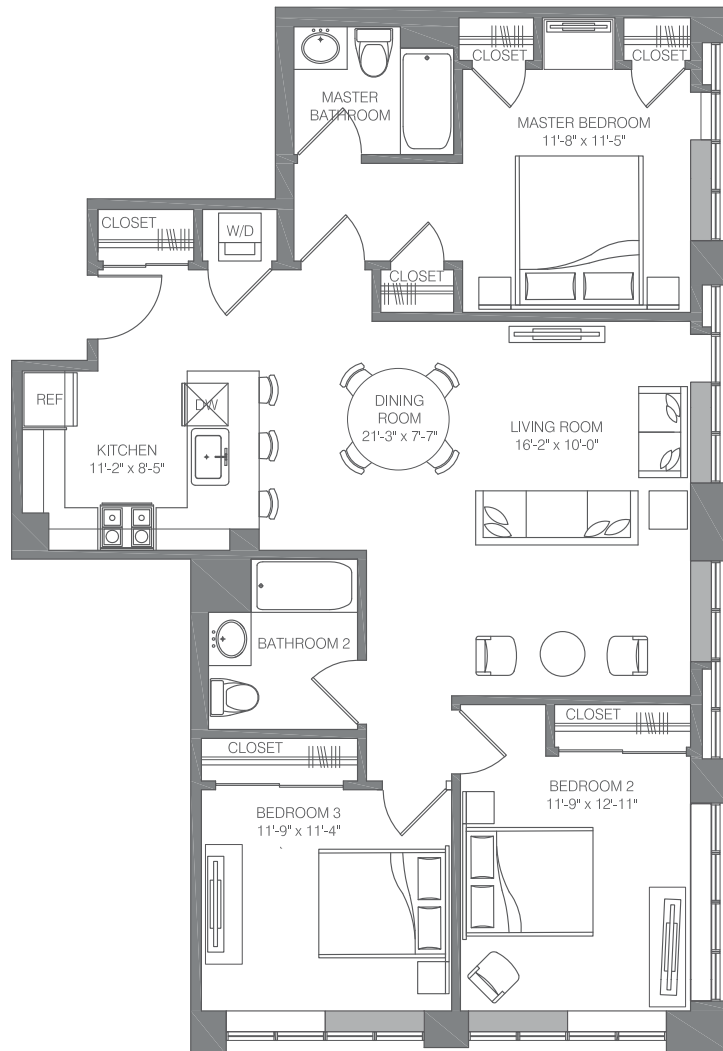

E-C1

3 BED / 2 BATH

1280

SQ. FT.

**EMBANKMENT
HOUSE**

HAMILTON PARK

270 Tenth Street | Jersey City, NJ 07302

www.embankmenthouse.com

Floor plans are artist's rendering. All dimensions are approximate. Actual product and specifications may vary in dimension or detail. Not all features are available in every apartment home.

Prices and availability are subject to change. Rent is based on monthly frequency. Additional fees may apply, such as but not limited to package delivery, trash, water, amenities, etc.