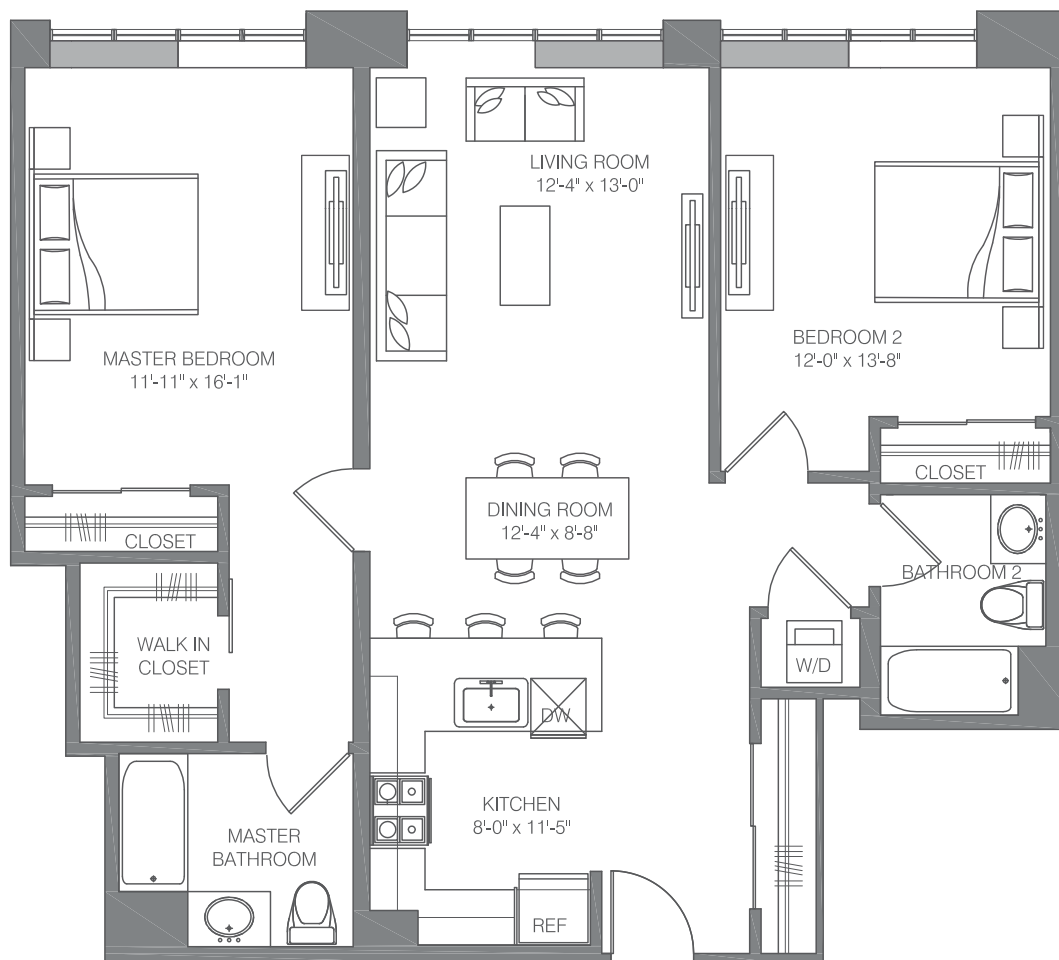

# E-B9

2 BED / 2 BATH

# 1205

SQ. FT.

**EM BANKMENT  
HOUSE**

HAMILTON PARK

270 Tenth Street | Jersey City, NJ 07302

[www.embankmenthouse.com](http://www.embankmenthouse.com)

Floor plans are artist's rendering. All dimensions are approximate. Actual product and specifications may vary in dimension or detail. Not all features are available in every apartment home. Prices and availability are subject to change. Rent is based on monthly frequency. Additional fees may apply, such as but not limited to package delivery, trash, water, amenities, etc. Please see a representative for details.