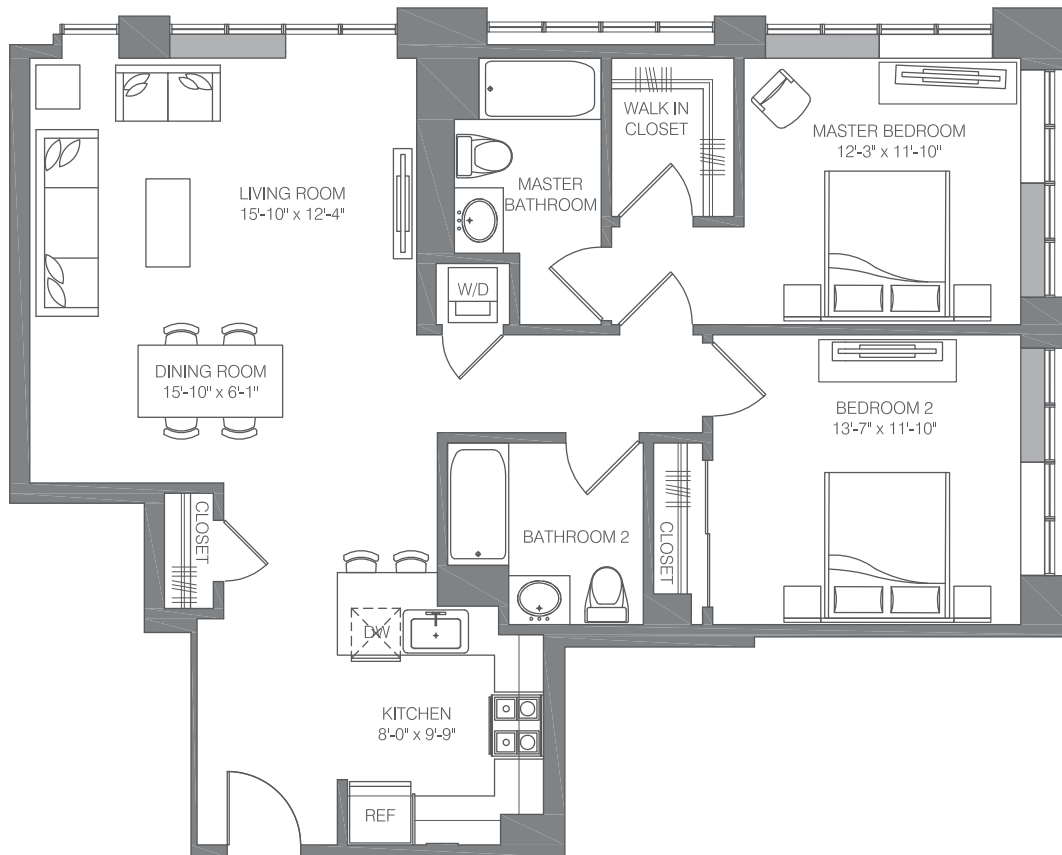

E-B8

2 BED / 2 BATH

1194

SQ. FT.

**EMBANKMENT
HOUSE**
HAMILTON PARK

270 Tenth Street | Jersey City, NJ 07302

www.embankmenthouse.com

Floor plans are artist's rendering. All dimensions are approximate. Actual product and specifications may vary in dimension or detail. Not all features are available in every apartment home. Prices and availability are subject to change. Rent is based on monthly frequency. Additional fees may apply, such as but not limited to package delivery, trash, water, amenities, etc. Please see a representative for details.