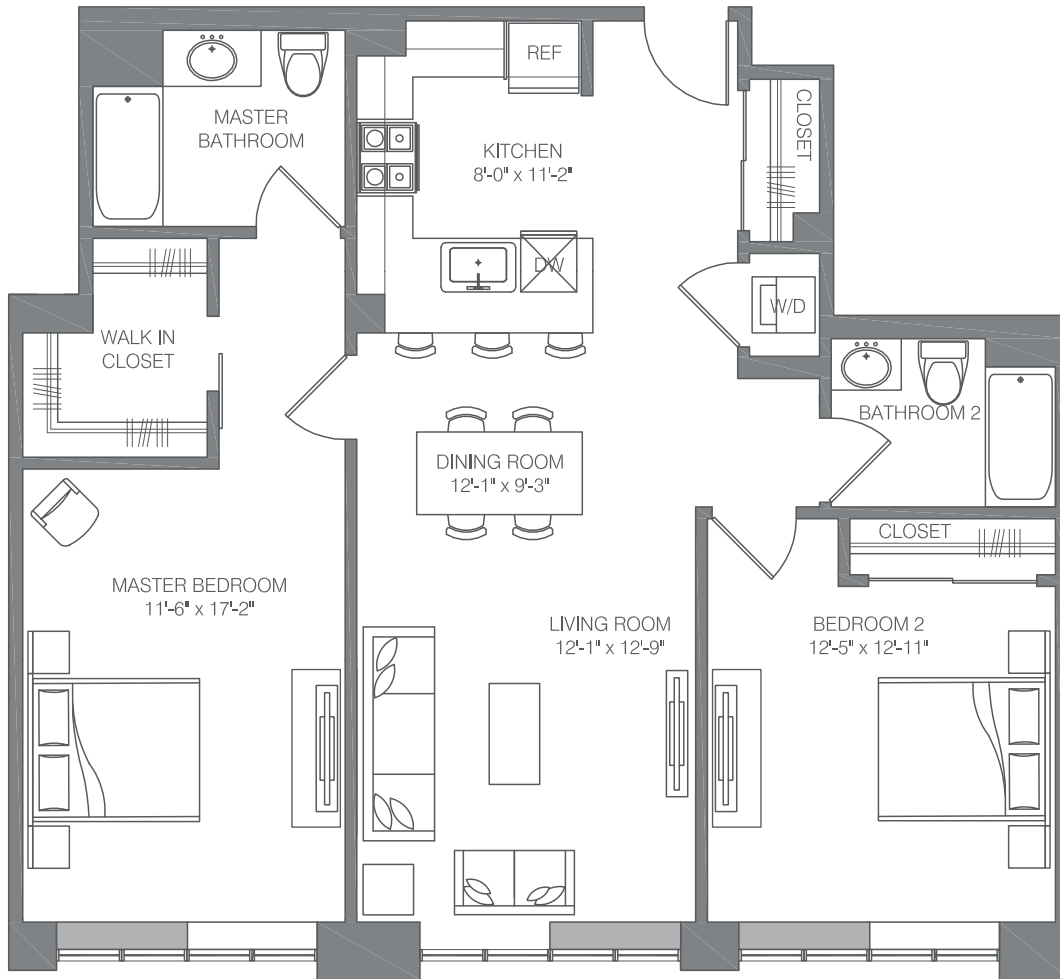

E-B7

2 BED / 2 BATH

1149

SQ. FT.

**EMBANKMENT
HOUSE**
HAMILTON PARK

270 Tenth Street | Jersey City, NJ 07302

www.embankmenthouse.com

Floor plans are artist's rendering. All dimensions are approximate. Actual product and specifications may vary in dimension or detail. Not all features are available in every apartment home. Prices and availability are subject to change. Rent is based on monthly frequency. Additional fees may apply, such as but not limited to package delivery, trash, water, amenities, etc. Please see a representative for details.