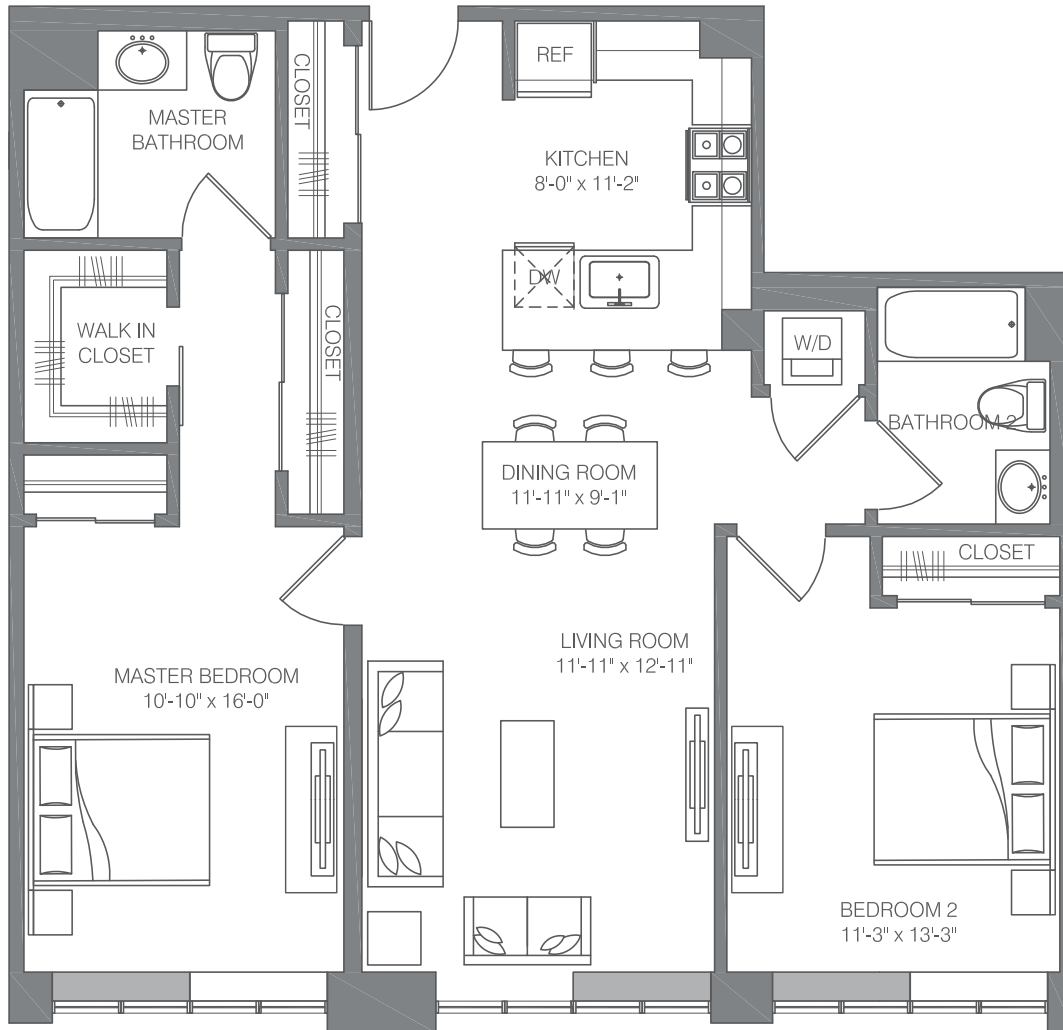

E-B6

2 BED / 2 BATH

1108

SQ. FT.

**EMBANKMENT
HOUSE**

HAMILTON PARK

270 Tenth Street | Jersey City, NJ 07302

www.embankmenthouse.com

Floor plans are artist's rendering. All dimensions are approximate. Actual product and specifications may vary in dimension or detail. Not all features are available in every apartment home.

Prices and availability are subject to change. Rent is based on monthly frequency. Additional fees may apply, such as but not limited to package delivery, trash, water, amenities, etc.