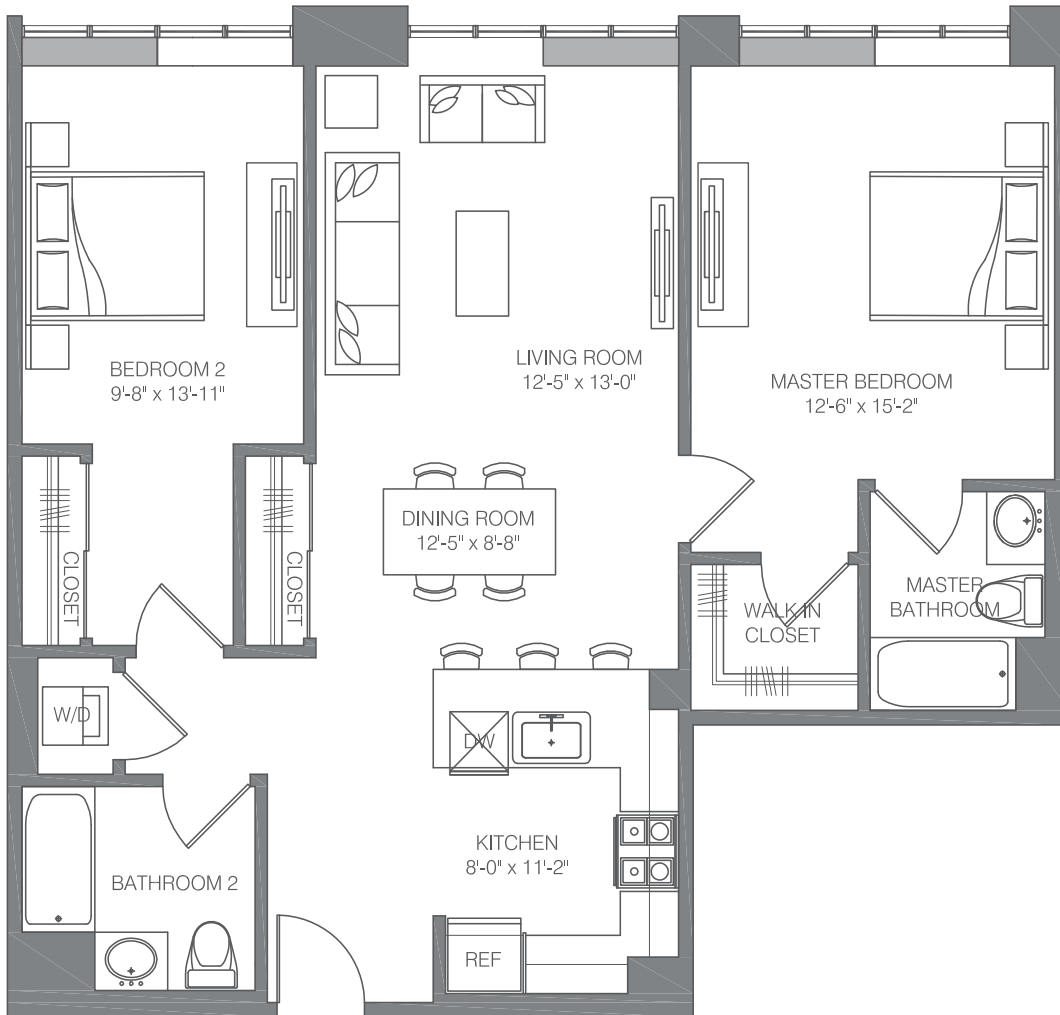

E-B5

2 BED / 2 BATH

1105

SQ. FT.

**EMBANKMENT
HOUSE**
HAMILTON PARK

270 Tenth Street | Jersey City, NJ 07302

www.embankmenthouse.com

Floor plans are artist's rendering. All dimensions are approximate. Actual product and specifications may vary in dimension or detail. Not all features are available in every apartment home. Prices and availability are subject to change. Rent is based on monthly frequency. Additional fees may apply, such as but not limited to package delivery, trash, water, amenities, etc. Please see a representative for details.