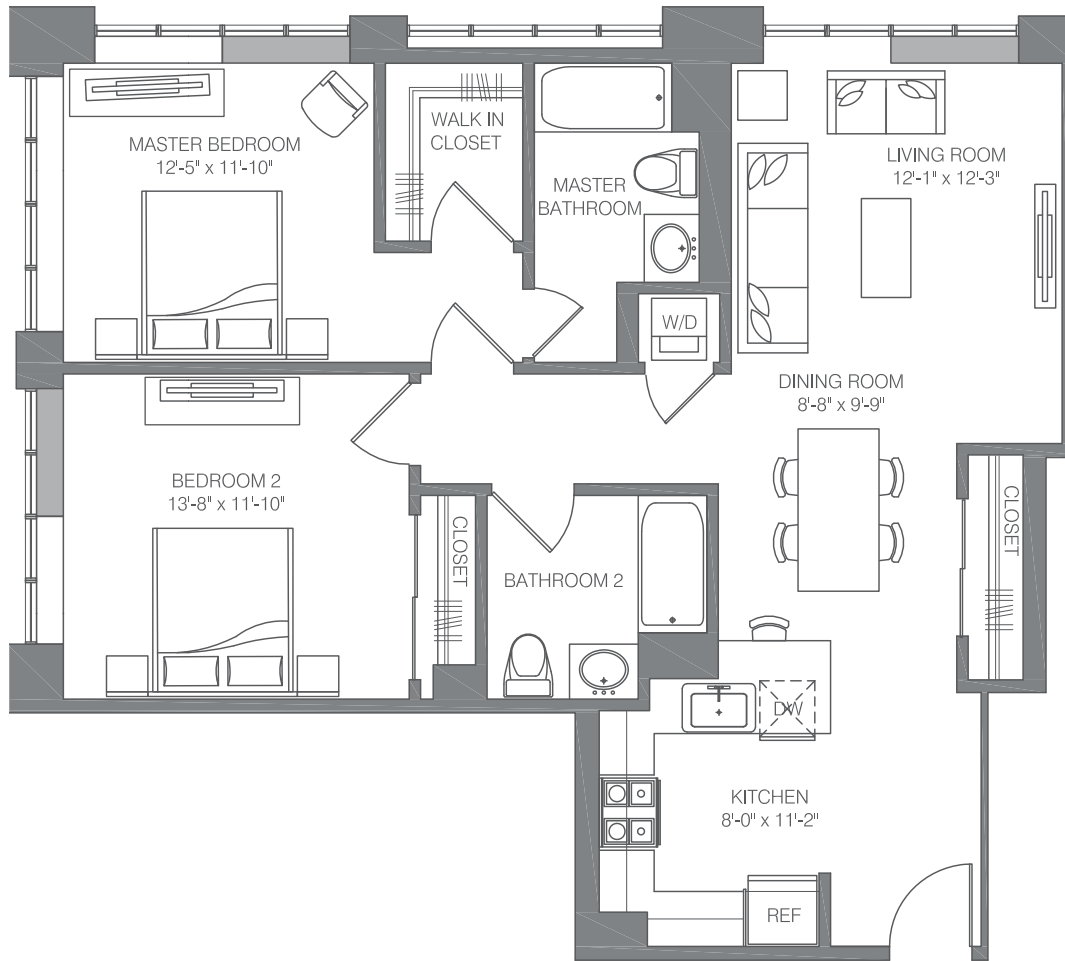

E-B4

2 BED / 2 BATH

1097

SQ. FT.

**EMBANKMENT
HOUSE**

HAMILTON PARK

270 Tenth Street | Jersey City, NJ 07302

www.embankmenthouse.com

Floor plans are artist's rendering. All dimensions are approximate. Actual product and specifications may vary in dimension or detail. Not all features are available in every apartment home. Prices and availability are subject to change. Rent is based on monthly frequency. Additional fees may apply, such as but not limited to package delivery, trash, water, amenities, etc. Please see a representative for details.