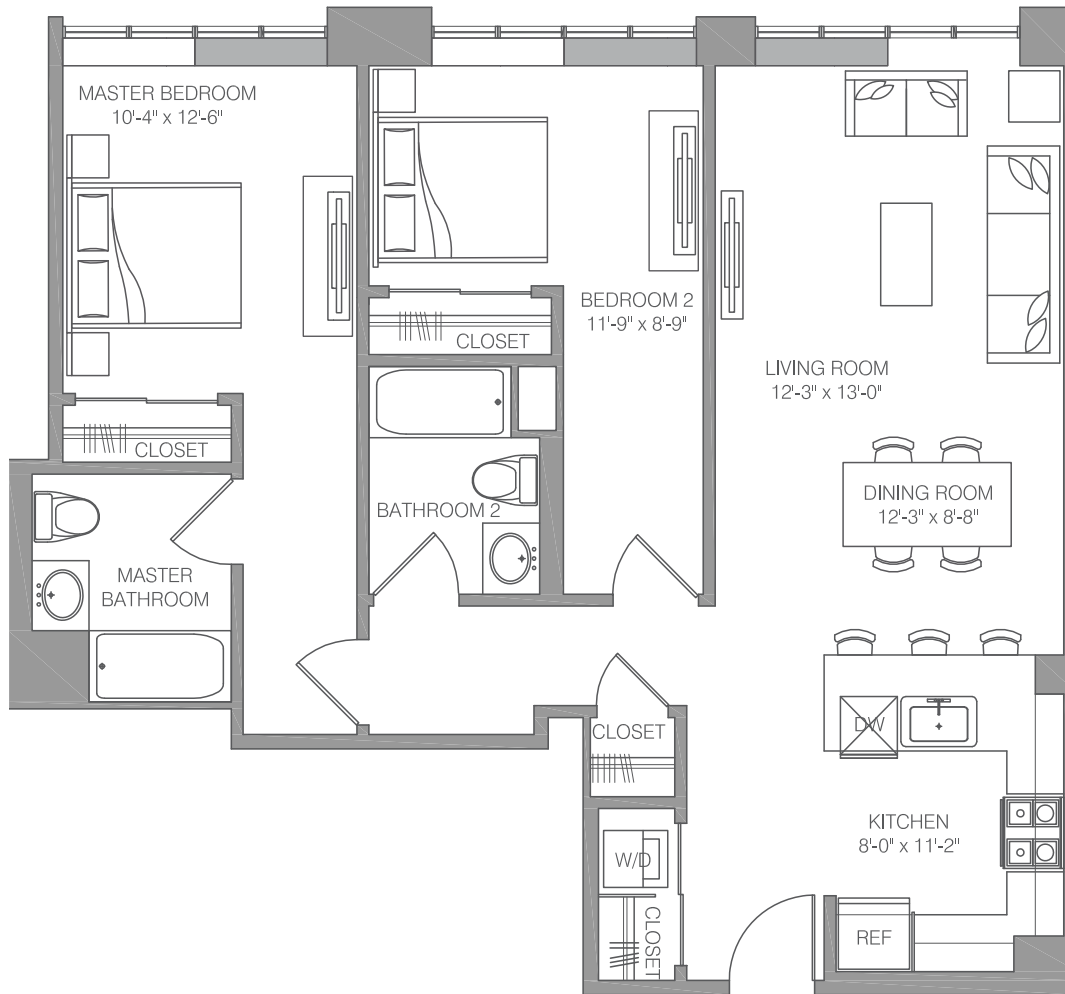

# E-B3

2 BED / 2 BATH

# 1070

SQ. FT.

**EMBANKMENT  
HOUSE**  
HAMILTON PARK

270 Tenth Street | Jersey City, NJ 07302

[www.embankmenthouse.com](http://www.embankmenthouse.com)

Floor plans are artist's rendering. All dimensions are approximate. Actual product and specifications may vary in dimension or detail. Not all features are available in every apartment home. Prices and availability are subject to change. Rent is based on monthly frequency. Additional fees may apply, such as but not limited to package delivery, trash, water, amenities, etc. Please see a representative for details.