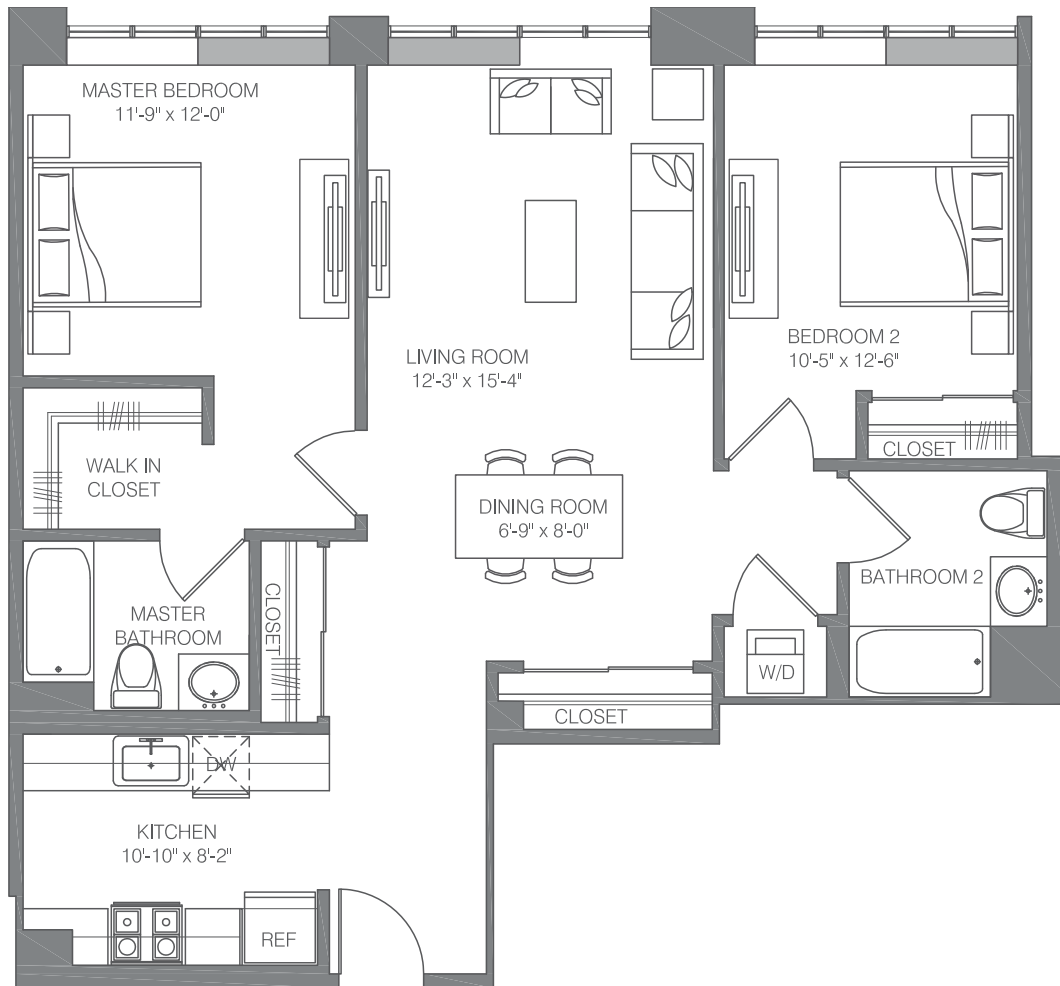

E-B2

2 BED / 2 BATH

1065

SQ. FT.

**EMBANKMENT
HOUSE**

HAMILTON PARK

270 Tenth Street | Jersey City, NJ 07302

www.embankmenthouse.com

Floor plans are artist's rendering. All dimensions are approximate. Actual product and specifications may vary in dimension or detail. Not all features are available in every apartment home. Prices and availability are subject to change. Rent is based on monthly frequency. Additional fees may apply, such as but not limited to package delivery, trash, water, amenities, etc. Please see a representative for details.