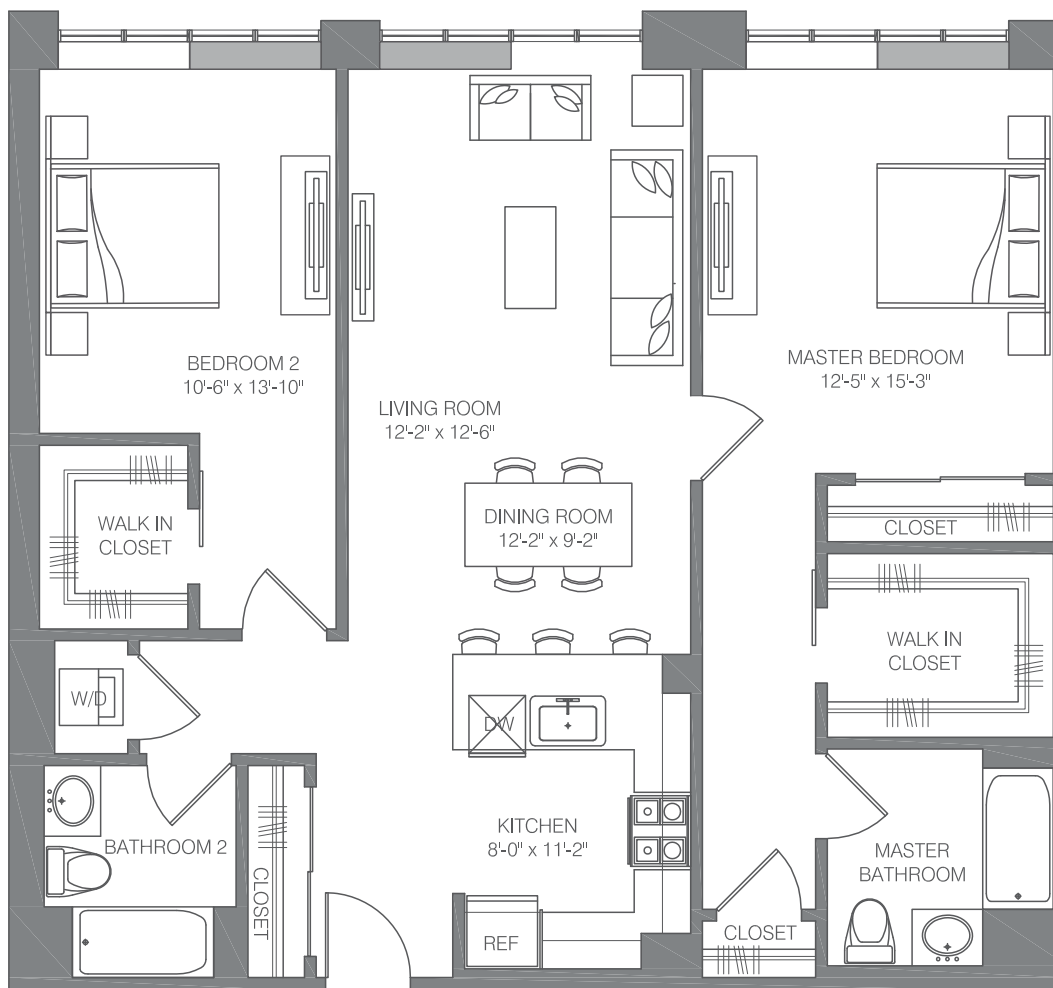

E-B10

2 BED / 2 BATH

1244

SQ. FT.

**EMBANKMENT
HOUSE**

HAMILTON PARK

270 Tenth Street | Jersey City, NJ 07302

www.embankmenthouse.com

Floor plans are artist's rendering. All dimensions are approximate. Actual product and specifications may vary in dimension or detail. Not all features are available in every apartment home. Prices and availability are subject to change. Rent is based on monthly frequency. Additional fees may apply, such as but not limited to package delivery, trash, water, amenities, etc. Please see a representative for details.