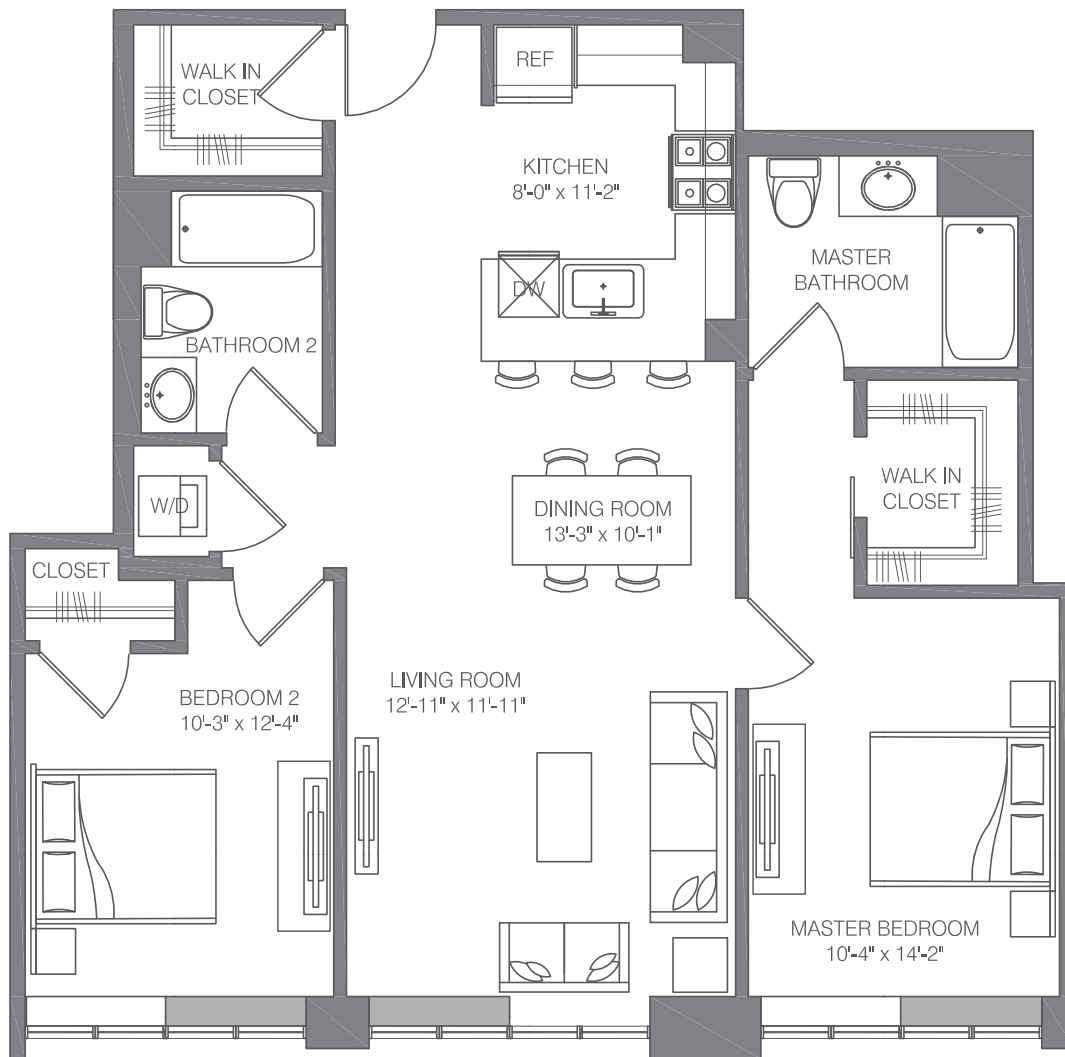

E-B1

2 BED / 2 BATH

1055

SQ. FT.

**EMBANKMENT
HOUSE**

HAMILTON PARK

270 Tenth Street | Jersey City, NJ 07302

www.embankmenthouse.com

Floor plans are artist's rendering. All dimensions are approximate. Actual product and specifications may vary in dimension or detail. Not all features are available in every apartment home. Prices and availability are subject to change. Rent is based on monthly frequency. Additional fees may apply, such as but not limited to package delivery, trash, water, amenities, etc. Please see a representative for details.