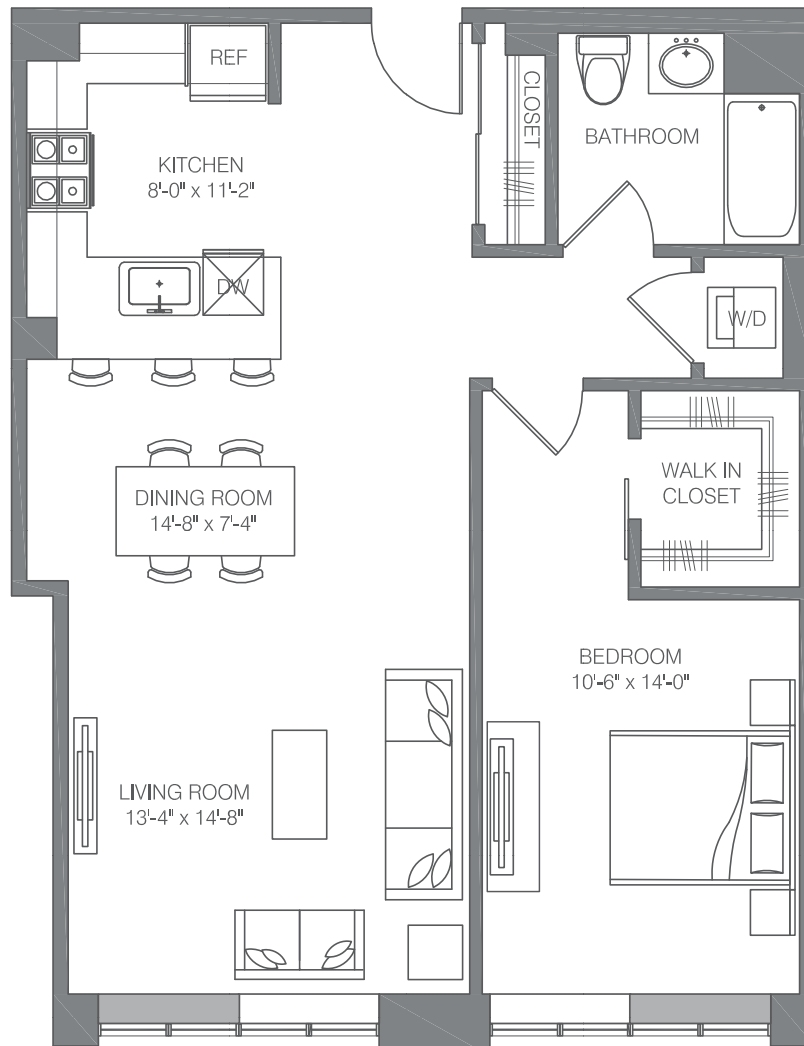

E-A8

1 BED / 1 BATH

871

SQ. FT.

**EMBANKMENT
HOUSE**

HAMILTON PARK

270 Tenth Street | Jersey City, NJ 07302

www.embankmenthouse.com

Floor plans are artist's rendering. All dimensions are approximate. Actual product and specifications may vary in dimension or detail. Not all features are available in every apartment home. Prices and availability are subject to change. Rent is based on monthly frequency. Additional fees may apply, such as but not limited to package delivery, trash, water, amenities, etc. Please see a representative for details.