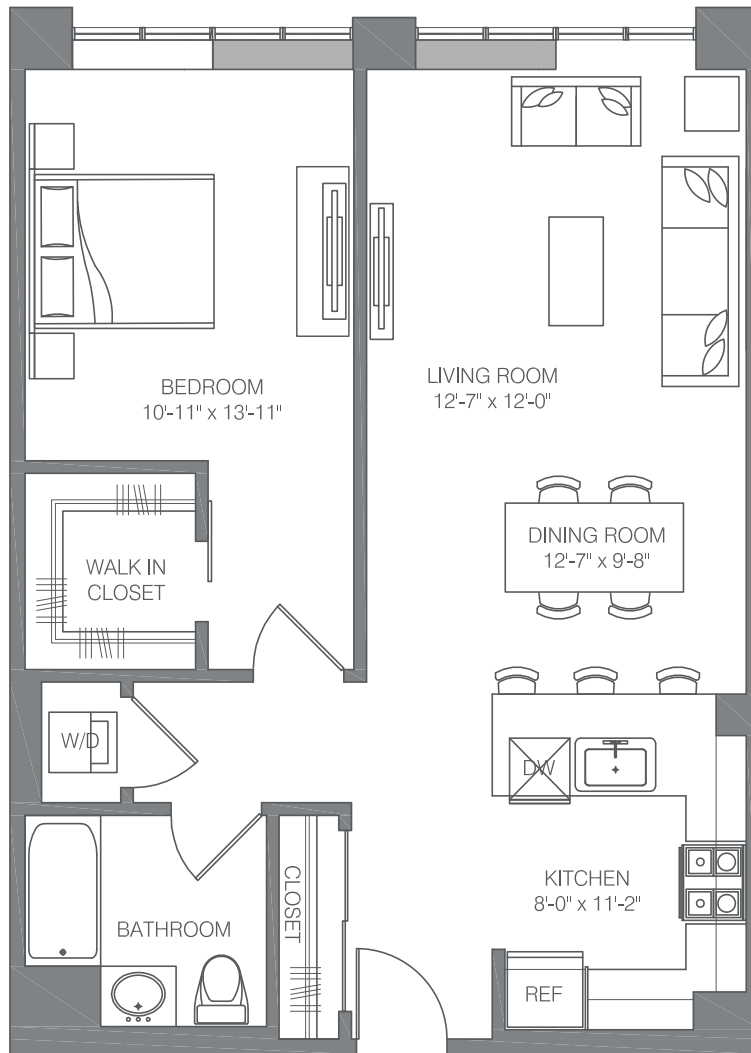

E-A6

1 BED / 1 BATH

835

SQ. FT.

**EMBANKMENT
HOUSE**

HAMILTON PARK

270 Tenth Street | Jersey City, NJ 07302

www.embankmenthouse.com

Floor plans are artist's rendering. All dimensions are approximate. Actual product and specifications may vary in dimension or detail. Not all features are available in every apartment home. Prices and availability are subject to change. Rent is based on monthly frequency. Additional fees may apply, such as but not limited to package delivery, trash, water, amenities, etc. Please see a representative for details.