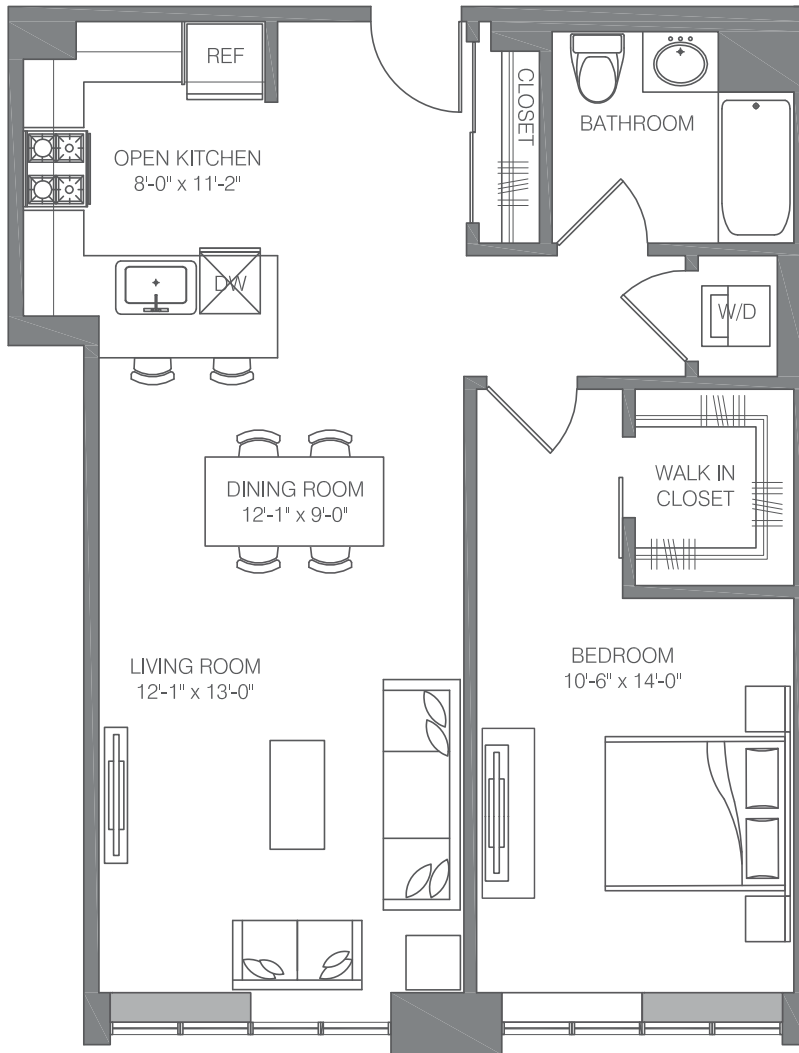

E-A5

1 BED / 1 BATH

835

SQ. FT.

**EMBANKMENT
HOUSE**

HAMILTON PARK

270 Tenth Street | Jersey City, NJ 07302

www.embankmenthouse.com

Floor plans are artist's rendering. All dimensions are approximate. Actual product and specifications may vary in dimension or detail. Not all features are available in every apartment home.

Prices and availability are subject to change. Rent is based on monthly frequency. Additional fees may apply, such as but not limited to package delivery, trash, water, amenities, etc.