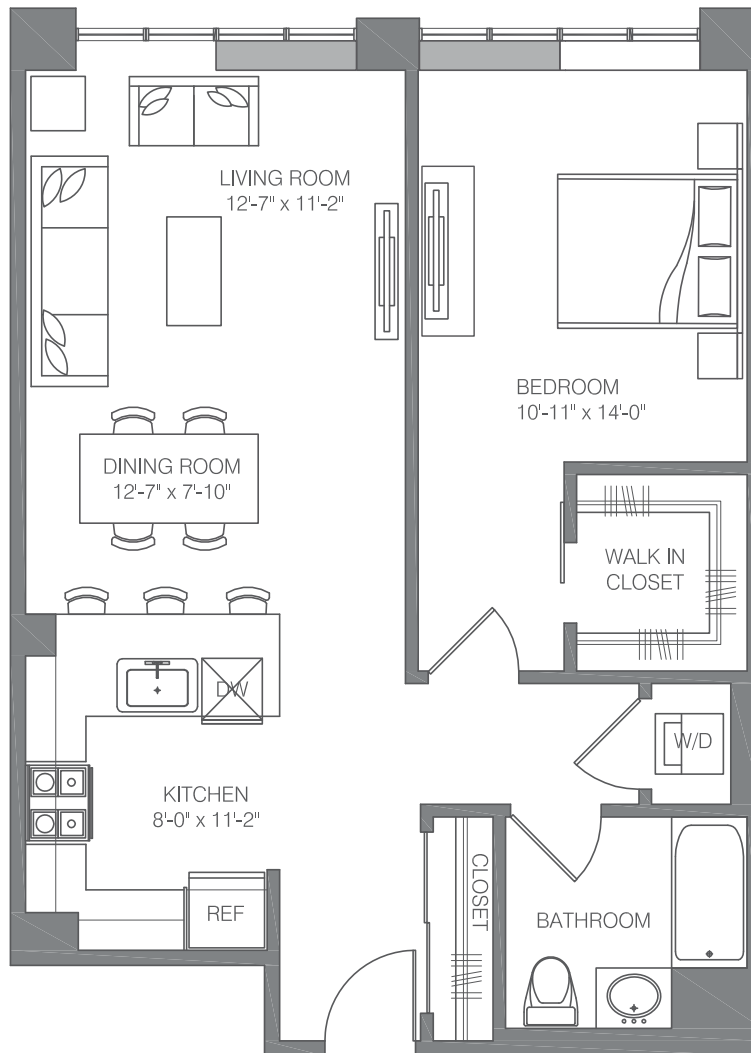

# E-A4

1 BED / 1 BATH

# 834

SQ. FT.

**EMBANKMENT  
HOUSE**

HAMILTON PARK

270 Tenth Street | Jersey City, NJ 07302

[www.embankmenthouse.com](http://www.embankmenthouse.com)

Floor plans are artist's rendering. All dimensions are approximate. Actual product and specifications may vary in dimension or detail. Not all features are available in every apartment home.