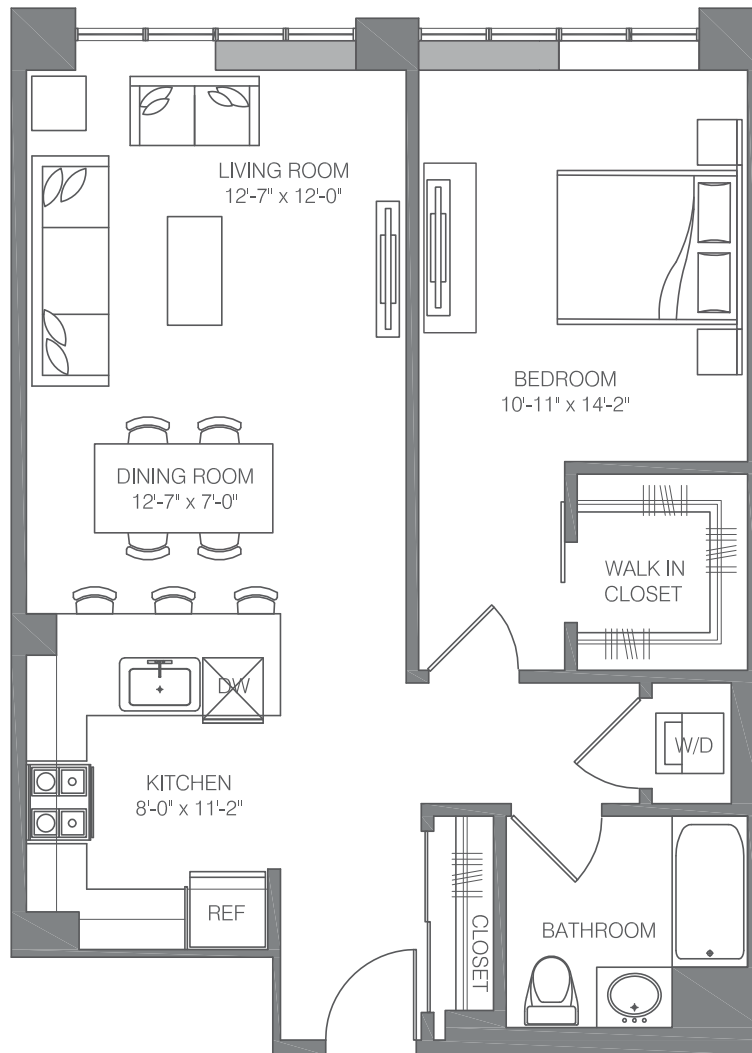

E-A3

1 BED / 1 BATH

806

SQ. FT.

**EMBANKMENT
HOUSE**

HAMILTON PARK

270 Tenth Street | Jersey City, NJ 07302

www.embankmenthouse.com

Floor plans are artist's rendering. All dimensions are approximate. Actual product and specifications may vary in dimension or detail. Not all features are available in every apartment home.

Prices and availability are subject to change. Rent is based on monthly frequency. Additional fees may apply, such as but not limited to package delivery, trash, water, amenities, etc.