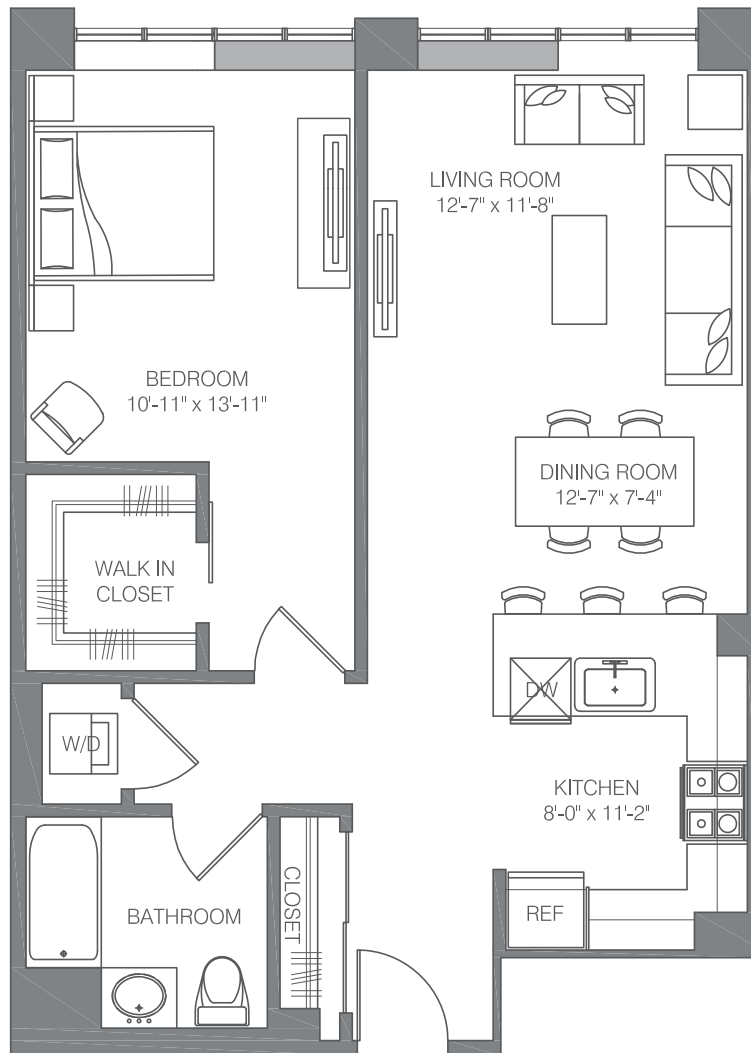

# E-A2

1 BED / 1 BATH

# 803

SQ. FT.

**EMBANKMENT  
HOUSE**

HAMILTON PARK

270 Tenth Street | Jersey City, NJ 07302

[www.embankmenthouse.com](http://www.embankmenthouse.com)

*Floor plans are artist's rendering. All dimensions are approximate. Actual product and specifications may vary in dimension or detail. Not all features are available in every apartment home.*