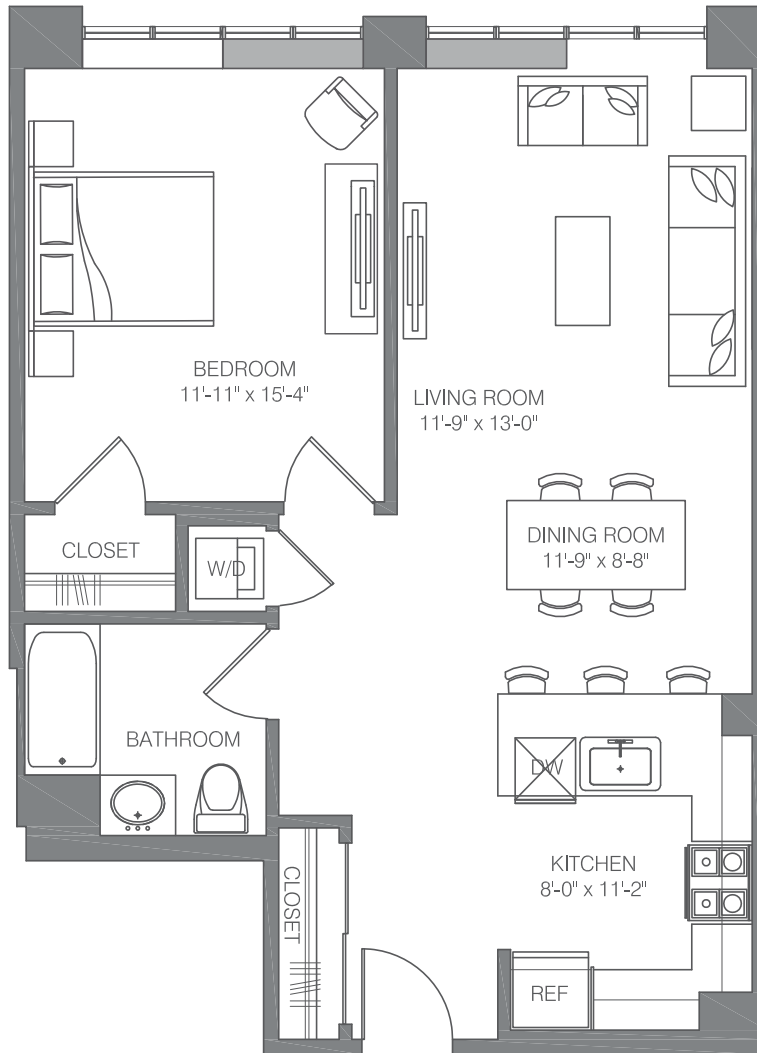

E-A1

1 BED / 1 BATH

785

SQ. FT.

**EMBANKMENT
HOUSE**

HAMILTON PARK

270 Tenth Street | Jersey City, NJ 07302

www.embankmenthouse.com

Floor plans are artist's rendering. All dimensions are approximate. Actual product and specifications may vary in dimension or detail. Not all features are available in every apartment home. Prices and availability are subject to change. Rent is based on monthly frequency. Additional fees may apply, such as but not limited to package delivery, trash, water, amenities, etc. Please see a representative for details.