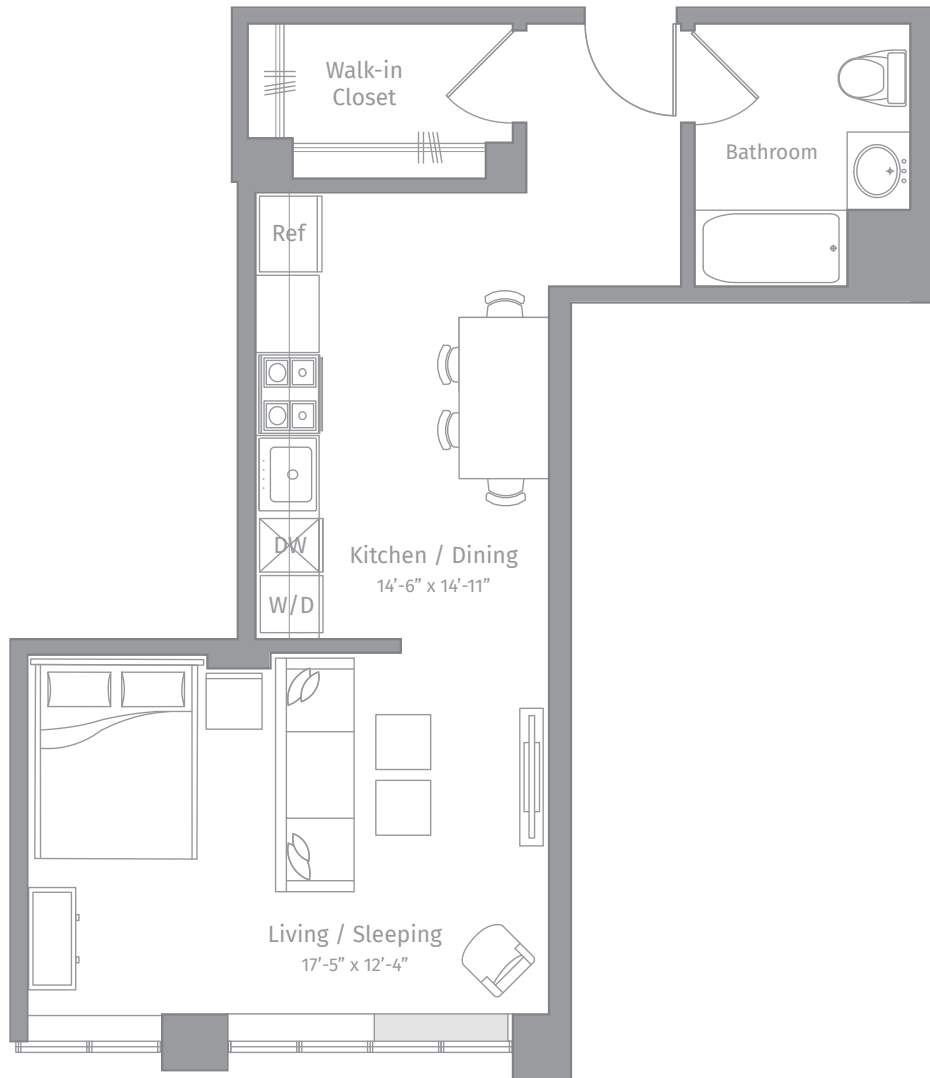

# R-S3

STUDIO / 1 BATH

# 611

SQ. FT.

EMBANKMENT  
HOUSE

AT HAMILTON PARK

REVELMENT  
HOUSE

270 Tenth Street | Jersey City, NJ 07302

[www.embankmenthouse.com](http://www.embankmenthouse.com)

Floor plans are artist's rendering. All dimensions are approximate. Actual product and specifications may vary in dimension or detail. Not all features are available in every apartment home. Prices and availability are subject to change. Rent is based on monthly frequency. Additional fees may apply, such as but not limited to package delivery, trash, water, amenities, etc. Please see a representative for details.