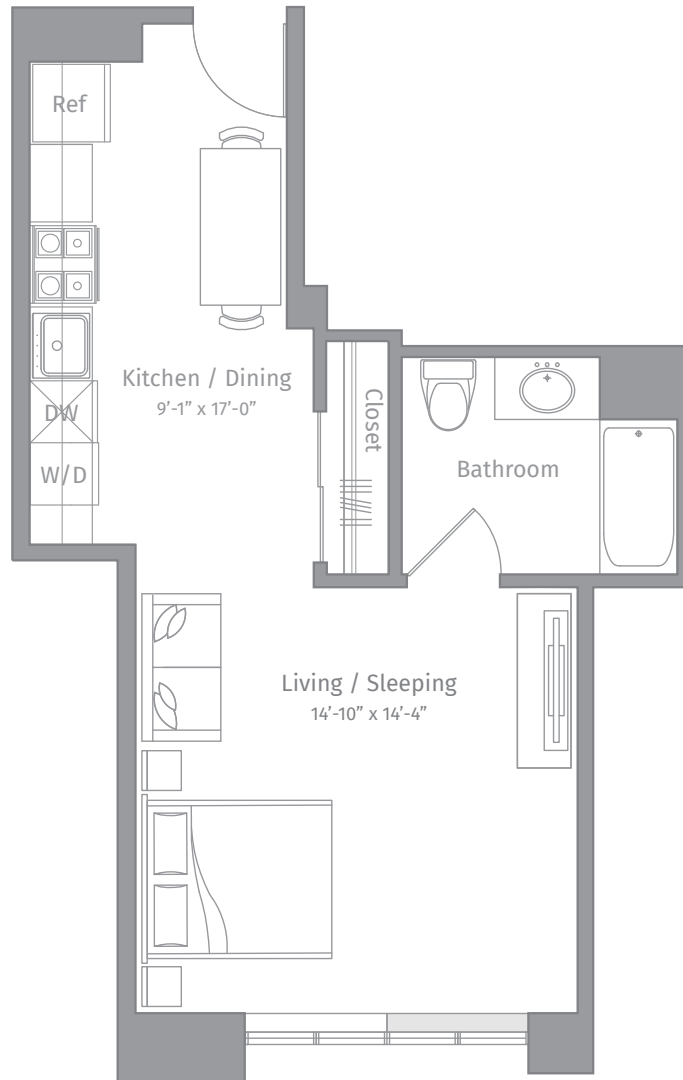

# R-S1

STUDIO / 1 BATH

# 510

SQ. FT.

EMBANKMENT  
HOUSE

AT HAMILTON PARK

REVENMENT  
HOUSE

270 Tenth Street | Jersey City, NJ 07302

[www.embankmenthouse.com](http://www.embankmenthouse.com)

*Floor plans are artist's rendering. All dimensions are approximate. Actual product and specifications may vary in dimension or detail. Not all features are available in every apartment home.*