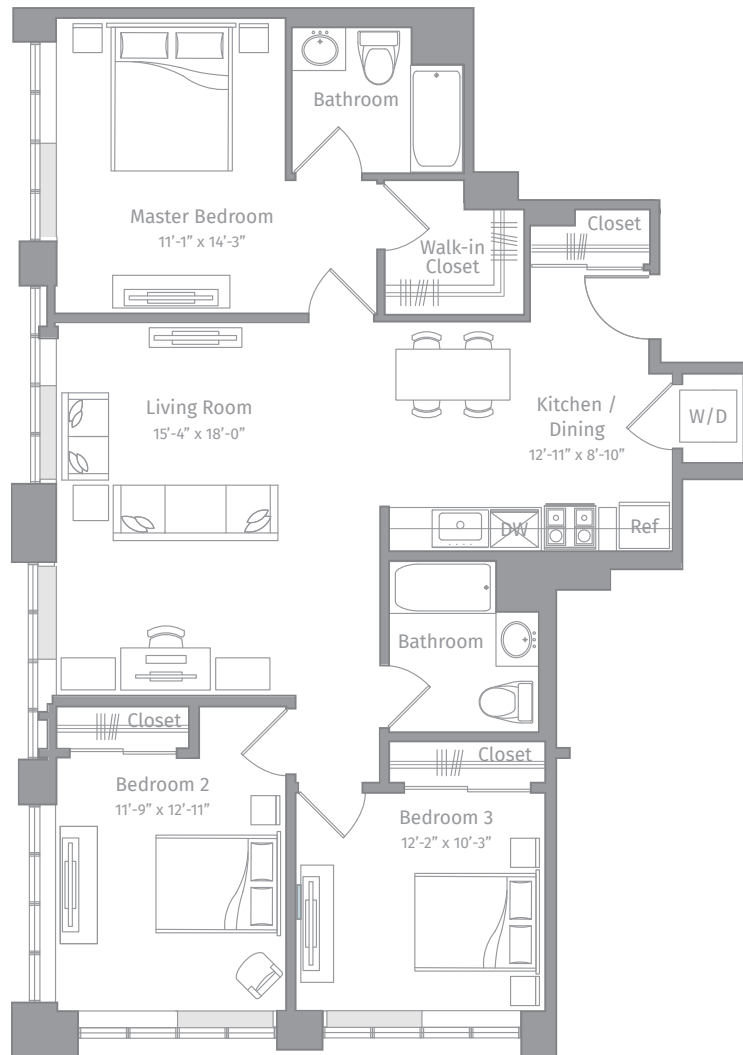

R-C1

3 BED / 2 BATH

1280

SQ. FT.

EMBANKMENT
HOUSE

AT HAMILTON PARK

REVELMENT
HOUSE

270 Tenth Street | Jersey City, NJ 07302

www.embankmenthouse.com

Floor plans are artist's rendering. All dimensions are approximate. Actual product and specifications may vary in dimension or detail. Not all features are available in every apartment home.