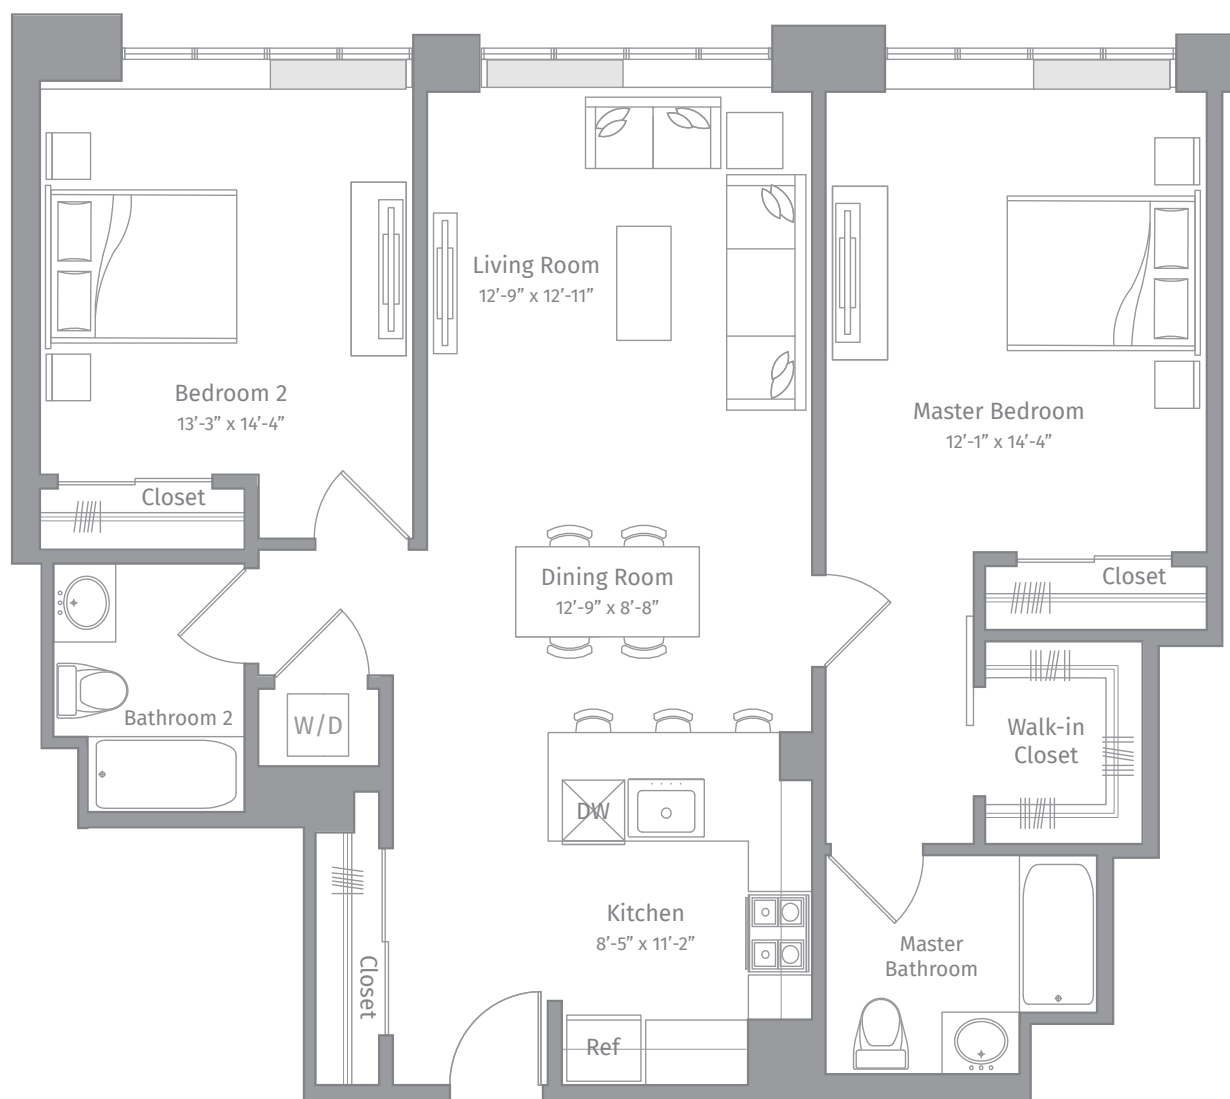

R-B9

2 BED / 2 BATH

1205

SQ. FT.

EMBANKMENT HOUSE AT HAMILTON PARK	REVELMENT HOUSE	270 Tenth Street Jersey City, NJ 07302
		www.embankmenthouse.com

Floor plans are artist's rendering. All dimensions are approximate. Actual product and specifications may vary in dimension or detail. Not all features are available in every apartment home. Prices and availability are subject to change. Rent is based on monthly frequency. Additional fees may apply, such as but not limited to package delivery, trash, water, amenities, etc. Please see a representative for details.