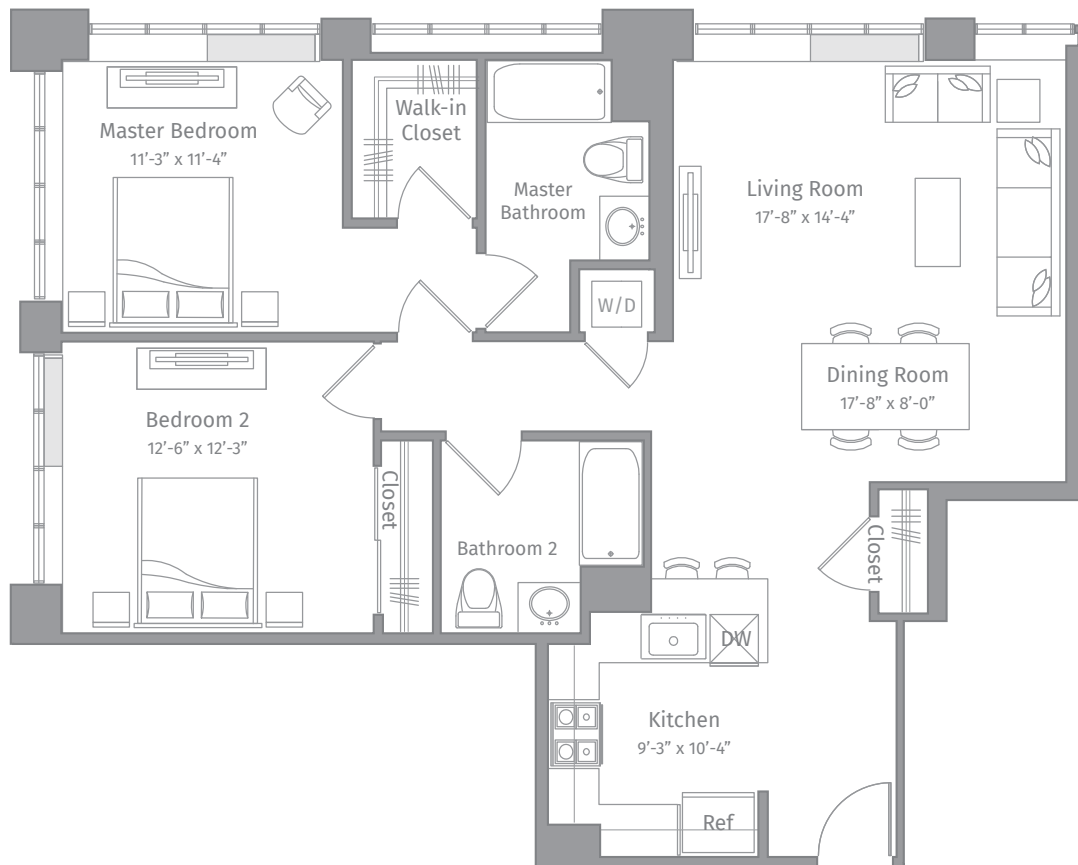

R-B9

2 BED / 2 BATH

1194

SQ. FT.

EMBANKMENT
HOUSE

AT HAMILTON PARK

REVENMENT
HOUSE

270 Tenth Street | Jersey City, NJ 07302

www.embankmenthouse.com

Floor plans are artist's rendering. All dimensions are approximate. Actual product and specifications may vary in dimension or detail. Not all features are available in every apartment home.