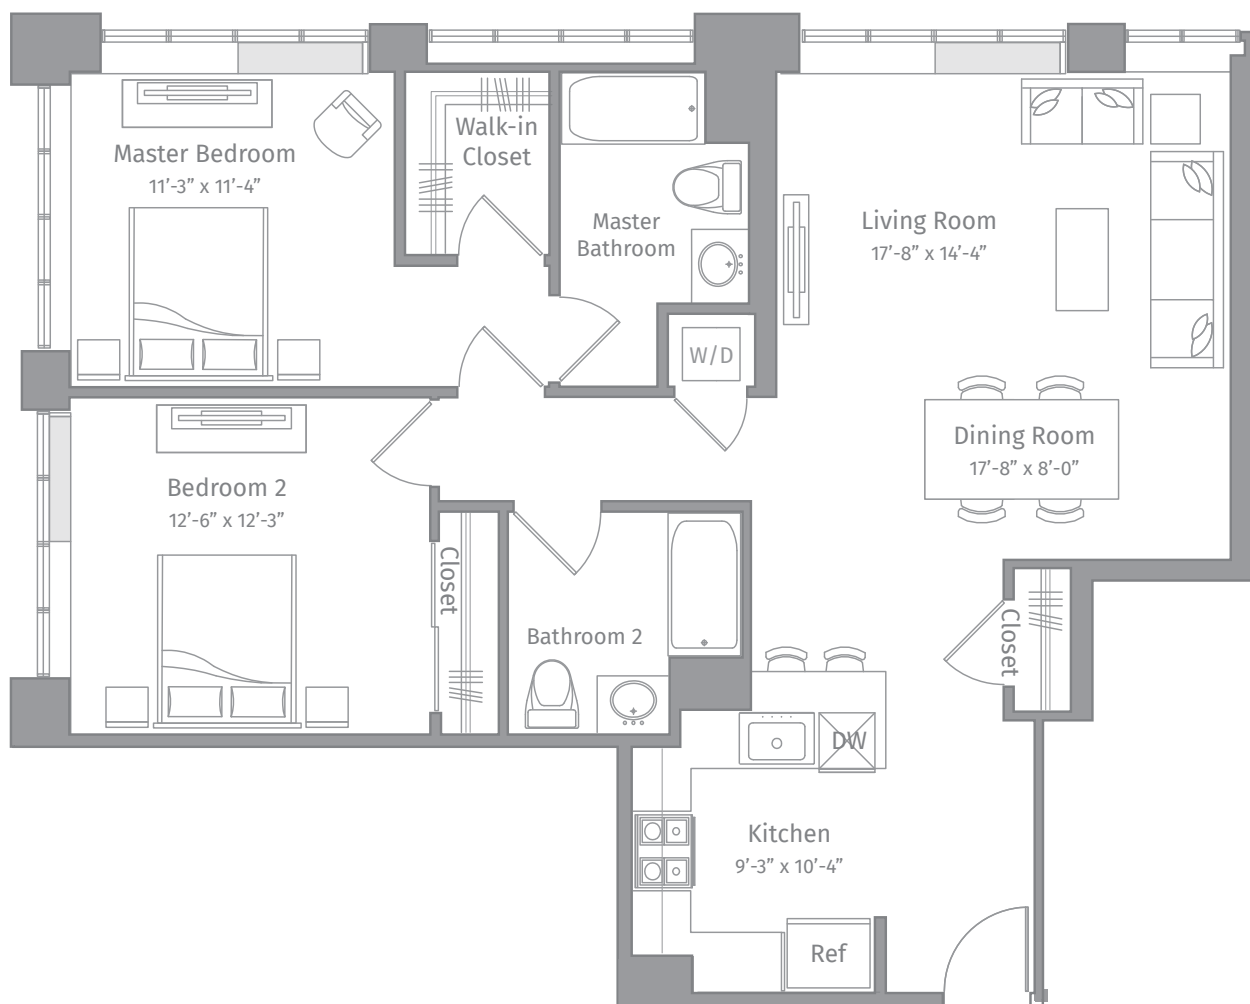

R-B8

2 BED / 2 BATH

1194

SQ. FT.

EMBANKMENT
HOUSE

REVELMENT
HOUSE

AT HAMILTON PARK

270 Tenth Street | Jersey City, NJ 07302

www.embankmenthouse.com

Floor plans are artist's rendering. All dimensions are approximate. Actual product and specifications may vary in dimension or detail. Not all features are available in every apartment home. Prices and availability are subject to change. Rent is based on monthly frequency. Additional fees may apply, such as but not limited to package delivery, trash, water, amenities, etc.